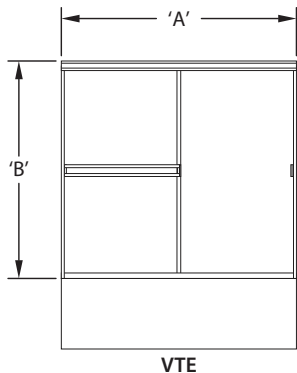

ORDER AS MODEL # FOLLOWED BY OPTION SUFFIX
EXAMPLE: VTE-60-57.5-S/C-EC10

MODEL #	WIDTH ('A')^(1,2)	HEIGHT ('B')
VTE-54	50" - 54"	55 1/2"
VTE-56	52" - 56"	55 1/2"
VTE-58	54" - 58"	55 1/2"
VTE-60	56" - 60"	55 1/2"
VTE-64	60" - 64"	55 1/2"
VTE-66	62" - 66"	55 1/2"
VTE-72	68" - 72"	55 1/2"
CUSTOM SIZE -		
VTE-Q⁽³⁾	UP TO 72"	55 1/2"

NOTES

- (1) Prior to ordering, confirm that enclosure's adjustment range fits both top and bottom width of finished opening.
- (2) If walls are not flat, filler jambs may be required, contact for more info.
- (3) Fill out Custom Door Quote Request Form.

HEIGHT (optional)

57.5 57 1/2" Height
_____ Custom Height up to 65 1/2"

OPTIONS

F Filler Jamb (for wall offset)⁽²⁾

FINISH

BN Brushed Nickel
G Gold (Polished Brass)
MB Matte Black
ORB Oil Rub Bronze
S Silver (Chrome)
SS Satin Silver

GLASS

BR Bronze
C Clear
GY Gray
GL Gluechip
O Obscure
R Rain
V Velvex
EC10 EasyClean10 Glass Treatment