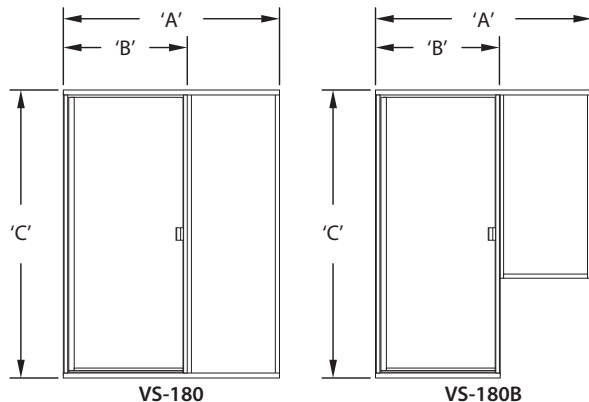

Features:

- For use on tiled or fabricated shower.
- Semi-frameless 5 mm (3/16") tempered safety glass door section with continuous hinge rail, full-length magnetic door latch, clear vinyl door sweep and compression mounted easy-grip handle.
- Framed 5 mm (3/16") tempered safety glass inline/return panels.
- Adjustable wall channels for out of plumb walls.
- 66-1/2" swing door height, 69" enclosure height. Optional heights available.

Contemporary smooth faced frame creates a striking enclosure to match any decor.

ORDER AS MODEL # FOLLOWED BY OPTION SUFFIX
EXAMPLE: VS-180-47.5-73-SD-S/C-EC10

MODEL #	WIDTH ('A') ^(1,2)	DOOR ('B') ⁽³⁾	HEIGHT ('C')
VS-180-35.5	35 1/2" - 37"	28"	69"
VS-180-36.5	36 1/2" - 38"	30"	69"
VS-180-37	37" - 38 1/2"	30"	69"
VS-180-38	38" - 39 1/2"	30"	69"
VS-180-39.5	39 1/2" - 41"	30"	69"
VS-180-41	41" - 42 1/2"	30"	69"
VS-180-42	42" - 43 1/2"	30"	69"
VS-180-43	43" - 44 1/2"	30"	69"
VS-180-44	44" - 45 1/2"	30"	69"
VS-180-45	45" - 46 1/2"	30"	69"
VS-180-45.5	45 1/2" - 47"	30"	69"
VS-180-47.5	47 1/2" - 48"	30"	69"
VS-180-51.5	51 1/2" - 53"	30"	69"
VS-180-52	52" - 53 1/2"	30"	69"
VS-180-53	53" - 54 1/2"	30"	69"
VS-180-54	54" - 55 1/2"	30"	69"
VS-180-55	55" - 56 1/2"	30"	69"
VS-180-56	56" - 57 1/2"	30"	69"
VS-180-57	57" - 58 1/2"	30"	69"
VS-180-57.5	57 1/2" - 59"	30"	69"
VS-180-63.5	63 1/2" - 65"	30"	69"
VS-180-69.5	69 1/2" - 71"	30"	69"
VS-180-4844	Hytec AC4844/5/6	30"	73"

CUSTOM SIZE -

VS-180-Q ⁽⁴⁾	UP TO 72"	UP TO 36"	69"
VS-180B-Q ⁽⁴⁾	UP TO 72"	UP TO 36"	69"

NOTES

- (1) Prior to ordering, confirm that enclosure's adjustment range fits both top and bottom width of finished opening.
- (2) If walls are not flat, filler jambs may be required, contact for more info.
- (3) Swing door can be located on left or right side of inline panel and can be hinged on left or right.
- (4) Fill out Custom Door Quote Request Form.
- (5) Swing door width restrictions apply, contact for more info.
- (6) Refer to Options spec sheet for other Handle options.