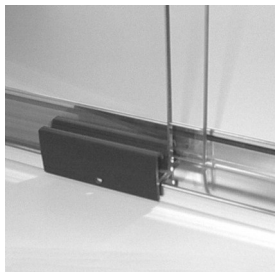

FEATURES -

- 2-panel sliding door for use on tiled or fabricated bath.
- Frameless 6 mm (1/4") tempered safety glass with polished edges throughout.
- Heavy anodized aluminum extrusions with built-in adjustment for out of square walls.
- Hardware secured through pre-drilled holes in glass.
- Corrosion resistant stainless fasteners plated to match metal finishes.
- 55-1/2" standard height. Custom height available.

Panels glide on adjustable precision ball bearing rollers which allow sliders to open and close with the touch of a finger.

Knobs on both sides of panels for easy opening and closing.

Self-draining, open wipe, stay clean sill with "Shoeless" glass. A truly frameless slider.

Sleek scalloped header with look of streamlined beauty.

OPTIONS -

- Glass available in Clear (C), Obscure (O), Rain (R) and a variety of other Designer Colours & Textures. Refer to options sheet for additional information.
- Trim available in Silver (S), Satin Silver (SS), Brushed Nickel (BN), Oil Rub Bronze (ORB), Gold (G), White (W) or Linen/Biscuit (L).
- Variety of Designer Towel Bars, Pulls, Knobs & Hooks available. Refer to options sheet for additional information.
- Euro Header (EH).
- ClearShield (CS) glass protection coating.