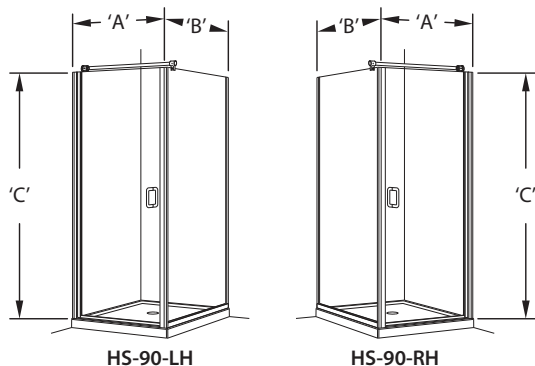

ORDER AS MODEL # FOLLOWED BY OPTION SUFFIX
EXAMPLE: HS-90-34-74.5-LH-DP88-S/C-EC10

<u>MODEL #</u> ⁽¹⁾	<u>CENTRELINE</u> ⁽²⁾ ('A') x ('B')	<u>HEIGHT</u> ('C')
HS-90-29.5	29 1/2" x 29 1/2"	70"
HS-90-30	30" x 30"	70"
HS-90-30.5	30 1/2" x 30 1/2"	70"
HS-90-31	31" x 31"	70"
HS-90-31.5	31 1/2" x 31 1/2"	70"
HS-90-32	32" x 32"	70"
HS-90-32.5	32 1/2" x 32 1/2"	70"
HS-90-33	33" x 33"	70"
HS-90-33.5	33 1/2" x 33 1/2"	70"
HS-90-34	34" x 34"	70"
HS-90-34.5	34 1/2" x 34 1/2"	70"
HS-90-35	35" x 35"	70"
HS-90-35.5	35 1/2" x 35 1/2"	70"
CUSTOM SIZE -		
HS-90-Q ⁽³⁾	UP TO 36" X 36"	70"

NOTES

- (1) Specify left hand (suffix -LH) or right hand (suffix -RH) hinge swing.
- (2) If walls are not flat, filler jambs may be required, contact for more info.
- (3) Fill out Custom Door Quote Request Form.
- (4) Swing door width restrictions apply, contact for more info.
- (5) Refer to Options spec sheet for other Handle and Accessory options.

HEIGHT (optional)
74.5 74 1/2" Height ⁽⁴⁾
_____ Custom Height up to 79" ⁽⁴⁾

DOOR SWING ⁽¹⁾
LH Left Hand Hinge
RH Right Hand Hinge

HANDLE (optional) ⁽⁵⁾
AP66 / 88 6" or 8" Arc Pull
DP88 8" Dimensional Pull
LP66 / 88 6" or 8" Ladder Pull
QP66 / 88 6" or 8" Qube Pull
SP66 / 88 6" or 8" Simplicity Pull
VP66 / 88 6" or 8" Vintage Pull
DB2424 24" Dimensional Double Towel Bar
DBP246 24" Dimensional Towel Bar & 6" Pull
DBP248 24" Dimensional Towel Bar & 8" Pull
QB2424 24" Qube Double Towel Bar
QBP246 24" Qube Towel Bar & 6" Pull
QBP248 24" Qube Towel Bar & 8" Pull
SB2424 24" Simplicity Double Towel Bar
SBP246 24" Simplicity Towel Bar & 6" Pull
SBP248 24" Simplicity Towel Bar & 8" Pull
VB2424 24" Vintage Double Towel Bar
VBP246 24" Vintage Towel Bar & 6" Pull
VBP248 24" Vintage Towel Bar & 8" Pull
OTHER _____

ACCESSORY (optional) ^(3, 5)
DB18 / 24 18" or 24" Dimensional Towel Bar
QB18 / 24 18" or 24" Qube Towel Bar
SB18 / 24 18" or 24" Simplicity Towel Bar
VB18 / 24 18" or 24" Vintage Towel Bar
DH Dimensional Robe Hook
GH Globe Robe Hook
SH Simplicity Robe Hook
VH Vintage Robe Hook
OTHER _____

OPTIONS
F Filler Jamb (for wall offset) ⁽²⁾

FINISH
BN Brushed Nickel
G Gold (Polished Brass)
MB Matte Black
ORB Oil Rub Bronze
S Silver (Chrome)
SS Satin Silver

GLASS
BB Bubbles
BR Bronze
C Clear
GY Gray
GL Gluechip
R Rain
SE Satin Etch (Crystal Etch)
ST Starphire (Krystal-Clear)
EC10 EasyClean10 Glass Treatment