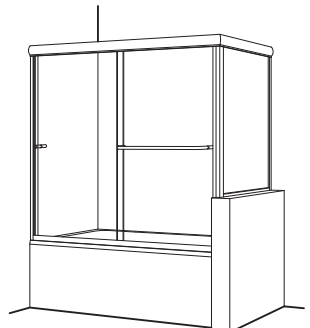

STE-90/90B MODELS 2-PANEL TUB SLIDER w/ RETURN PANEL

SIX
6 MM GLASS

STANDARD HEIGHT IS 55 1/2"
(UNLESS OTHERWISE NOTED)

CLEAR GLASS LIST PRICING
FOR OTHER GLASS TYPES REFER TO OPTIONS

MODEL #	FITS OPENINGS (Front x Return)	SILVER	GOLD	SATIN SILVER	BRUSHED NICKEL	OIL RUB BRONZE	DESIGNER COLOURS
STE-90-Q FILL OUT CUSTOM DOOR QUOTE REQUEST FORM AND SUBMIT WITH ORDER	CUSTOM SIZED ENCLOSURE WITH TOTAL CENTRELINE LENGTH UP TO 96"	1,755.00	1,870.00	1,870.00	2,045.00	2,045.00	CONTACT FOR PRICING
STE-90B-Q FILL OUT CUSTOM DOOR QUOTE REQUEST FORM AND SUBMIT WITH ORDER	CUSTOM SIZED ENCLOSURE WITH TOTAL CENTRELINE LENGTH UP TO 96"	1,755.00	1,870.00	1,870.00	2,045.00	2,045.00	

NOTES -

- Refer to specification sheet for complete product information.
- (1) Specify shower head location when ordering designer handles.

OPTIONS

SUFFIX	DESCRIPTION	LIST $
	DESIGNER GLASS -	
	OBSCURE, RAIN	N/C
	BRONZE, GRAY	305.00
	BUBBLES, FLASH, GLUECHIP	710.00
	AZURIA, BLUE, NARROW REED, SATIN ETCH	1,245.00
SC2	SOFT CURVE - 2 BUMP	460.00
SC3	SOFT CURVE - 3 BUMP	460.00
EC10	EASYSLEAN10 GLASS TREATMENT	355.00
	DESIGNER HANDLES ⁽¹⁾	p. 62
	DESIGNER ACCESSORIES	p. 64
FH	FLUTED (TRADITIONAL) HEADER	N/C
F	FILLER JAMB (FOR UNEVEN WALL SURFACES)	100.00
58.5	58-1/2" HEIGHT	N/C
OAH__"	CUSTOM HEIGHT UP TO 58-1/2"	225.00
OAH__"	CUSTOM HEIGHT UP TO 65-7/16"	270.00

STE-90B