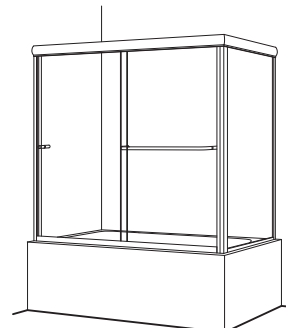

STE-90/90B MODELS 2-PANEL TUB SLIDER w/ RETURN PANEL

SIX
6 MM GLASS

STANDARD HEIGHT IS 55 1/2"
(UNLESS OTHERWISE NOTED)

CLEAR GLASS LIST PRICING
FOR OTHER GLASS TYPES REFER TO OPTIONS

MODEL #	FITS OPENINGS (Front x Return)	SILVER	GOLD	SATIN SILVER	BRUSHED NICKEL	OIL RUB BRONZE	DESIGNER COLOURS
STE-90-Q FILL OUT CUSTOM DOOR QUOTE REQUEST FORM AND SUBMIT WITH ORDER	CUSTOM SIZED ENCLOSURE WITH TOTAL CENTRELINE LENGTH UP TO 96"	1,755.00	1,870.00	1,870.00	2,045.00	2,045.00	CONTACT FOR PRICING
STE-90B-Q FILL OUT CUSTOM DOOR QUOTE REQUEST FORM AND SUBMIT WITH ORDER	CUSTOM SIZED ENCLOSURE WITH TOTAL CENTRELINE LENGTH UP TO 96"	1,755.00	1,870.00	1,870.00	2,045.00	2,045.00	

NOTES -

- Refer to specification sheet for complete product information.
- (1) Specify shower head location when ordering designer handles.

OPTIONS

SUFFIX	DESCRIPTION	LIST \$
	DESIGNER GLASS -	
	OBSCURE, RAIN	N/C
	BRONZE, GRAY	305.00
	BUBBLES, FLASH, GLUECHIP	710.00
	AZURIA, BLUE, NARROW REED, SATIN ETCH	1,245.00
SC2	SOFT CURVE - 2 BUMP	460.00
SC3	SOFT CURVE - 3 BUMP	460.00
EC10	EASYSLEAN10 GLASS TREATMENT	355.00
	DESIGNER HANDLES ⁽¹⁾	p. 62
	DESIGNER ACCESSORIES	p. 64
FH	FLUTED (TRADITIONAL) HEADER	N/C
F	FILLER JAMB (FOR UNEVEN WALL SURFACES)	100.00
58.5	58-1/2" HEIGHT	N/C
OAH__"	CUSTOM HEIGHT UP TO 58-1/2"	225.00
OAH__"	CUSTOM HEIGHT UP TO 65-7/16"	270.00