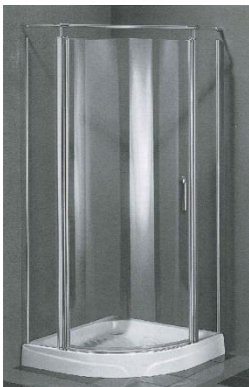

1. ARISTA ROUND FRONT DOUBLE SWING DOOR
2. FRAMELESS 6MM TEMPERED SAFETY GLASS
   - HANDLE THROUGH GLASS
   - MAGNETIC SEAL
   - HEIGHT = 70"

MODEL #	FINISH / GLASS	FITS	QUANTITY	SPECIAL NET PRICE
EM32-25-40	BRUSHED NICKEL / CLEAR	FLEURCO: ABR32 MAAX: 132401	1	$ 150.00
EM36-11-40	CHROME / CLEAR	HYTEC 3939	1	$ 150.00