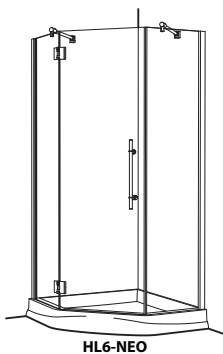

STANDARD HEIGHT IS 70 3/4"  
(UNLESS OTHERWISE NOTED)

### CLEAR GLASS LIST PRICING FOR OTHER GLASS TYPES REFER TO OPTIONS

MODEL #	CENTRELINE DIMENSION	SILVER	BRUSHED NICKEL	OIL RUB BRONZE
HL6-NEO-1	SIZED TO FIT SELECT FABRICATED NEO-ANGLE STALLS & BASES.  REFER TO CROSS REFERENCE LIST FOR APPLICABLE UNITS.	2,080.00	2,080.00	DISCONTINUED
HL6-NEO-2		NOT AVAILABLE		
HL6-NEO-3		2,080.00	2,080.00	
HL6-NEO-5		NOT AVAILABLE		
HL6-NEO-6		2,080.00	2,080.00	
HL6-NEO-7		2,080.00	2,080.00	
HL6-NEO-9		2,150.00	2,150.00	
HL6-NEO-10		2,080.00	2,080.00	
HL6-NEO-11		2,150.00	2,150.00	
HL6-NEO-12		NOT AVAILABLE		
HL6-NEO-13		2,080.00	2,080.00	
HL6-NEO-14, -15, -16, -17		2,150.00	2,150.00	
HL6-NEO-18, -19		NOT AVAILABLE		
HL6-NEO-20, -21		2,080.00	2,080.00	
HL6-NEO-22, -23, -24		2,150.00	2,150.00	
HL6-NEO-26, -27, -28, -29		NOT AVAILABLE		
HL6-NEO-Q FILL OUT CUSTOM DOOR QUOTE REQUEST FORM AND SUBMIT WITH ORDER	CUSTOM SIZED ENCLOSURE UP TO 24" \ 27" / 24"	2,250.00	2,250.00	

NOTES -

- Refer to specification sheet for complete product information.
- (1) For textured glass or EasyClean10 glass treatment, specify if hinges are to be on left or right.

### OPTIONS

SUFFIX	DESCRIPTION	LIST \$
EC10	DESIGNER GLASS -	
	BRONZE, GRAY	320.00
	OBSCURE <sup>(1)</sup>	550.00
	GLUECHIP <sup>(1)</sup> , SATIN ETCH <sup>(1)</sup> , STARPHIRE	740.00
	RAIN <sup>(1)</sup>	1,150.00
	AZURIA, BLUE, BUBBLES <sup>(1)</sup> , NARROW REED <sup>(1)</sup>	POA
F	EASYSOFT10 <sup>(1)</sup>	355.00
	DESIGNER HANDLES	p. 60-61
OAH__"	DESIGNER ACCESSORIES	p. 64
	FILLER JAMB (FOR UNEVEN WALL SURFACES)	100.00
	HEIGHT UP TO 76-3/4"	195.00