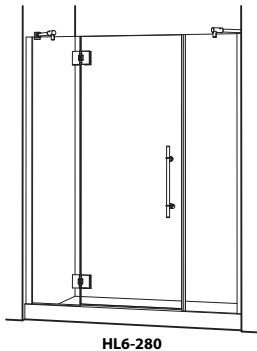

STANDARD HEIGHT IS 70 3/4"
(UNLESS OTHERWISE NOTED)

CLEAR GLASS LIST PRICING
FOR OTHER GLASS TYPES REFER TO OPTIONS

MODEL #	FITS OPENINGS	SILVER	BRUSHED NICKEL	OIL RUB BRONZE
HL6-280-52	52" - 53 1/4"	2,060.00	2,060.00	DISCONTINUED
HL6-280-53	53" - 54 1/4"	2,060.00	2,060.00	
HL6-280-54	54" - 55 1/4"	2,060.00	2,060.00	
HL6-280-55	55" - 56 1/4"	2,060.00	2,060.00	
HL6-280-56	56" - 57 1/4"	2,060.00	2,060.00	
HL6-280-57	57" - 58 1/4"	2,060.00	2,060.00	
HL6-280-57.5	57 1/2" - 58 3/4"	2,060.00	2,060.00	
HL6-280-63.5	63 1/2" - 64 3/4"	2,130.00	2,130.00	
HL6-280-Q FILL OUT CUSTOM DOOR QUOTE REQUEST FORM AND SUBMIT WITH ORDER	CUSTOM SIZED ENCLOSURE UP TO 72"	2,230.00	2,230.00	

NOTES -

- Refer to specification sheet for complete product information.
 - Prior to ordering, confirm that enclosure's adjustment range fits both top and bottom width of opening.
- (1) For textured glass or EasyClean10 glass treatment, specify if hinges are to be on left or right.