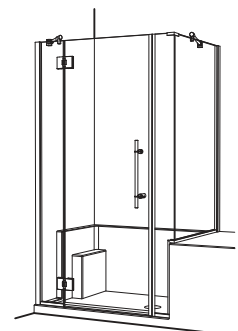

HL10-290B MODELS SWING DOOR w/ INLINE & 90° RETURN PANEL

HL10

10 MM GLASS

STANDARD HEIGHT IS 76 3/4"
(UNLESS OTHERWISE NOTED)

CLEAR GLASS LIST PRICING
FOR OTHER GLASS TYPES REFER TO OPTIONS

MODEL #	FITS OPENINGS (Front x Return)	SILVER	BRUSHED NICKEL	OIL RUB BRONZE
HL10-290B-4824 (HEIGHT = 70")	HYTEC 4824/25	3,510.00	3,510.00	DISCONTINUED
HL10-290B-9180	HYTEC AC9180/81	3,510.00	3,510.00	
HL10-290B-9190	HYTEC AC9190/91	3,510.00	3,510.00	
HL10-290B-9376	HYTEC AC9376/77	3,510.00	3,510.00	
HL10-290B-9636 ⁽²⁾	HYTEC AC9636/37	3,510.00	3,510.00	
HL10-290B-10836	HYTEC AC10836/37	3,510.00	3,510.00	
HL10-290B-A96 ⁽²⁾	MAAX APEX 96	3,510.00	3,510.00	
HL10-290B-PAC	ACRITEC PACIFIC	3,510.00	3,510.00	
HL10-290B-WPAC	ACRITEC WEST PACIFIC	3,510.00	3,510.00	

NOTES -

- Refer to specification sheet for complete product information.
- (1) For textured glass or EasyClean10 glass treatment, specify if hinges are to be on left or right.
- (2) Filler Jamb may be required if wall not flat. Contact for assistance in ordering.

OPTIONS		
SUFFIX	DESCRIPTION	LIST \$
EC10	DESIGNER GLASS - SATIN ETCH ⁽¹⁾	790.00
	STARPHIRE	1,310.00
	RAIN ⁽¹⁾	POA
	BRONZE, BUBBLES ⁽¹⁾ , GLUECHIP ⁽¹⁾ , GRAY	POA
	EASYCLEAN10 ⁽¹⁾	355.00
	DESIGNER HANDLES	p. 60-61
	DESIGNER ACCESSORIES	p. 64
F	FILLER JAMB (FOR UNEVEN WALL SURFACES) ⁽²⁾	100.00