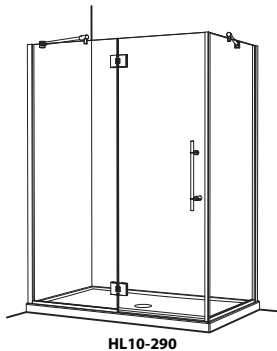

STANDARD HEIGHT IS 76 3/4"
(UNLESS OTHERWISE NOTED)

CLEAR GLASS LIST PRICING FOR OTHER GLASS TYPES REFER TO OPTIONS

MODEL #	FITS OPENINGS (Front x Return)	SILVER	BRUSHED NICKEL	OIL RUB BRONZE
HL10-290-1	39 1/2" X 39 1/2"	3,400.00	3,400.00	DISCONTINUED
HL10-290-2	45 1/2" X 27 1/2"	3,290.00	3,290.00	
HL10-290-3	45 1/2" X 29 1/2"	3,290.00	3,290.00	
HL10-290-4	45 1/2" X 31 1/2"	3,290.00	3,290.00	
HL10-290-5	45 1/2" X 33 1/2"	3,290.00	3,290.00	
HL10-290-6	45 1/2" X 39 1/2"	3,400.00	3,400.00	
HL10-290-7	45 1/2" X 45 1/2"	3,510.00	3,510.00	
HL10-290-8	51 1/2" X 31 1/2"	3,400.00	3,400.00	
HL10-290-9	57 1/2" X 27 1/2"	3,400.00	3,400.00	
HL10-290-10	57 1/2" X 29 1/2"	3,400.00	3,400.00	
HL10-290-11	57 1/2" X 31 1/2"	3,510.00	3,510.00	
HL10-290-12	57 1/2" X 33 1/2"	3,510.00	3,510.00	
HL10-290-Q FILL OUT CUSTOM DOOR QUOTE REQUEST FORM AND SUBMIT WITH ORDER	CUSTOM SIZED ENCLOSURE WITH CENTRELINE UP TO 60" X 36"	3,610.00	3,610.00	

NOTES -

- Refer to specification sheet for complete product information.
 - **Swing door located on long side of shower. If door is to be on short side, contact for model # and pricing.**
- (1) For textured glass or EasyClean10 glass treatment, specify if hinges are to be on left or right.