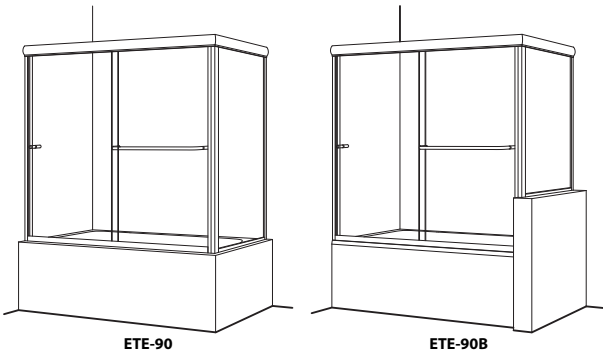

STANDARD HEIGHT IS 55 1/2"  
(UNLESS OTHERWISE NOTED)

**CLEAR GLASS LIST PRICING**  
FOR OTHER GLASS TYPES REFER TO OPTIONS

MODEL #	FITS OPENINGS (Front x Return)	SILVER	GOLD	SATIN SILVER	BRUSHED NICKEL	OIL RUB BRONZE	DESIGNER COLOURS
<b>ETE-90-Q</b> FILL OUT CUSTOM DOOR QUOTE REQUEST FORM AND SUBMIT WITH ORDER	CUSTOM SIZED ENCLOSURE WITH TOTAL CENTRELINE LENGTH UP TO 96"	3,335.00	3,480.00	3,480.00	3,670.00	3,670.00	CONTACT FOR PRICING
<b>ETE-90B-Q</b> FILL OUT CUSTOM DOOR QUOTE REQUEST FORM AND SUBMIT WITH ORDER	CUSTOM SIZED ENCLOSURE WITH TOTAL CENTRELINE LENGTH UP TO 96"	3,335.00	3,480.00	3,480.00	3,670.00	3,670.00	

NOTES -

- Refer to specification sheet for complete product information.
- **Specify shower head location.**

ETE-90

ETE-90B

**OPTIONS**

SUFFIX	DESCRIPTION	LIST \$
	DESIGNER GLASS -	
	RAIN	710.00
	BRONZE, GRAY	710.00
	BUBBLES, FLASH, GLUECHIP	980.00
	SATIN ETCH, STARPHIRE	1,245.00
SC2	SOFT CURVE - 2 BUMP	540.00
SC3	SOFT CURVE - 3 BUMP	540.00
EC10	EASYCLEAN10 GLASS TREATMENT	355.00
	DESIGNER HANDLES	p. 62
	DESIGNER ACCESSORIES	p. 64
F	FILLER JAMB (FOR UNEVEN WALL SURFACES)	100.00
57.5	57-1/2" HEIGHT	N/C
OAH__"	CUSTOM HEIGHT UP TO 57-1/2"	260.00
OAH__"	CUSTOM HEIGHT UP TO 65-7/16"	325.00