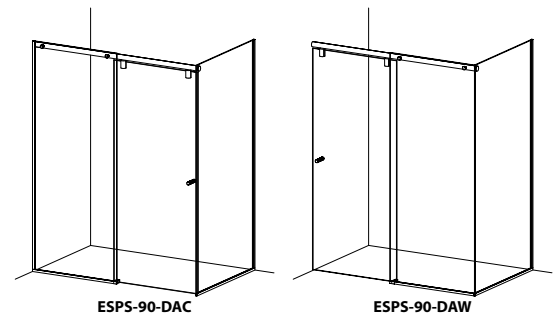

ESPS-90/90B MODELS SINGLE PANEL SHOWER SLIDER w/ 90° RETURN PANEL

TEN
10 MM GLASS

STANDARD HEIGHT IS 74"
(UNLESS OTHERWISE NOTED)

CLEAR GLASS LIST PRICING FOR OTHER GLASS TYPES REFER TO OPTIONS

MODEL #	FITS OPENINGS (Front x Return)	SILVER (CHROME)	GOLD	BRUSHED NICKEL	OIL RUB BRONZE
ESPS-90-2	45 1/2" X 27 1/2"	CONTACT FOR PRICING			
ESPS-90-3	45 1/2" X 29 1/2"	CONTACT FOR PRICING			
ESPS-90-4	45 1/2" X 31 1/2"	CONTACT FOR PRICING			
ESPS-90-5	45 1/2" X 33 1/2"	CONTACT FOR PRICING			
ESPS-90-6	45 1/2" X 39 1/2"	CONTACT FOR PRICING			
ESPS-90-7	45 1/2" X 45 1/2"	CONTACT FOR PRICING			
ESPS-90-8	51 1/2" X 31 1/2"	CONTACT FOR PRICING			
ESPS-90-9	57 1/2" X 27 1/2"	CONTACT FOR PRICING			
ESPS-90-10	57 1/2" X 29 1/2"	CONTACT FOR PRICING			
ESPS-90-11	57 1/2" X 31 1/2"	CONTACT FOR PRICING			
ESPS-90-12	57 1/2" X 33 1/2"	CONTACT FOR PRICING			
ESPS-90-Q FILL OUT CUSTOM DOOR QUOTE REQUEST FORM AND SUBMIT WITH ORDER	CUSTOM SIZED ENCLOSURE	CONTACT FOR PRICING			
ESPS-90B-Q FILL OUT CUSTOM DOOR QUOTE REQUEST FORM AND SUBMIT WITH ORDER	CUSTOM SIZED ENCLOSURE	CONTACT FOR PRICING			

NOTES -

- Refer to specification sheet for complete product information.
 - **Backing is required at enclosure centreline.**
 - **Specify any outage, offset or raised surface in wall.** Contact for assistance.
 - **Specify if sliding panel is to close against corner (suffix -DAC) or against wall (suffix -DAW).**
- (1) For textured glass and EasyClean10 treatment, specify if return panel is to be on left or right.