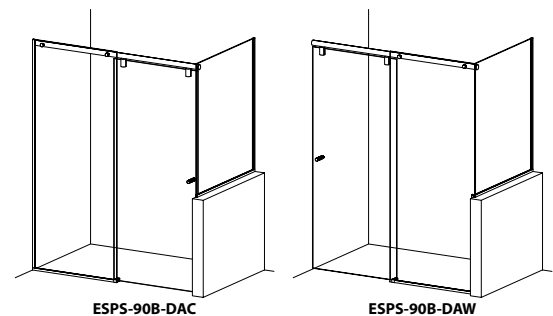

ESPS-90/90B MODELS SINGLE PANEL SHOWER SLIDER w/ 90° RETURN PANEL

TEN
10 MM GLASS

STANDARD HEIGHT IS 74"
(UNLESS OTHERWISE NOTED)

CLEAR GLASS LIST PRICING FOR OTHER GLASS TYPES REFER TO OPTIONS

MODEL #	FITS OPENINGS (Front x Return)	SILVER (CHROME)	GOLD	BRUSHED NICKEL	OIL RUB BRONZE
ESPS-90-2	45 1/2" X 27 1/2"	CONTACT FOR PRICING			
ESPS-90-3	45 1/2" X 29 1/2"	CONTACT FOR PRICING			
ESPS-90-4	45 1/2" X 31 1/2"	CONTACT FOR PRICING			
ESPS-90-5	45 1/2" X 33 1/2"	CONTACT FOR PRICING			
ESPS-90-6	45 1/2" X 39 1/2"	CONTACT FOR PRICING			
ESPS-90-7	45 1/2" X 45 1/2"	CONTACT FOR PRICING			
ESPS-90-8	51 1/2" X 31 1/2"	CONTACT FOR PRICING			
ESPS-90-9	57 1/2" X 27 1/2"	CONTACT FOR PRICING			
ESPS-90-10	57 1/2" X 29 1/2"	CONTACT FOR PRICING			
ESPS-90-11	57 1/2" X 31 1/2"	CONTACT FOR PRICING			
ESPS-90-12	57 1/2" X 33 1/2"	CONTACT FOR PRICING			
ESPS-90-Q FILL OUT CUSTOM DOOR QUOTE REQUEST FORM AND SUBMIT WITH ORDER	CUSTOM SIZED ENCLOSURE	CONTACT FOR PRICING			
ESPS-90B-Q FILL OUT CUSTOM DOOR QUOTE REQUEST FORM AND SUBMIT WITH ORDER	CUSTOM SIZED ENCLOSURE	CONTACT FOR PRICING			

NOTES -

- Refer to specification sheet for complete product information.
 - **Backing is required at enclosure centreline.**
 - **Specify any outage, offset or raised surface in wall.** Contact for assistance.
 - **Specify if sliding panel is to close against corner (suffix -DAC) or against wall (suffix -DAW).**
- (1) For textured glass and EasyClean10 treatment, specify if return panel is to be on left or right.