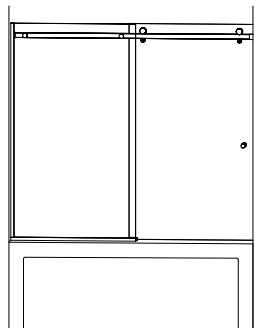

STANDARD HEIGHT IS 60 1/2"
(UNLESS OTHERWISE NOTED)

CLEAR GLASS LIST PRICING
FOR OTHER GLASS TYPES REFER TO OPTIONS

MODEL #	FITS OPENINGS	POLISHED STAINLESS STEEL (CHROME)	BRUSHED STAINLESS STEEL (BRUSHED NICKEL)
EERT-54	52" - 54"	CONTACT FOR PRICING	
EERT-60	58" - 60"	CONTACT FOR PRICING	
EERT-66	64" - 66"	CONTACT FOR PRICING	
EERT-72	70" - 72"	CONTACT FOR PRICING	
EERT-Q FILL OUT CUSTOM DOOR QUOTE REQUEST FORM AND SUBMIT WITH ORDER	CUSTOM SIZED ENCLOSURE	CONTACT FOR PRICING	

NOTES -

- Refer to specification sheet for complete product information.
- Prior to ordering, confirm that enclosure's adjustment range fits both top and bottom width of opening.
- **Backing is required at enclosure centreline.**
- **Specify any outage, offset or raised surface in wall. Contact for assistance.**

(1) For textured glass and EasyClean10 treatment, specify if sliding panel is to be on left or right.

EERT

OPTIONS

SUFFIX	DESCRIPTION	LIST $
EC10	DESIGNER GLASS - BRONZE, BUBBLES ⁽¹⁾, FLASH ⁽¹⁾, GLUECHIP ⁽¹⁾ GRAY, RAIN ⁽¹⁾, SATIN ETCH ⁽¹⁾, STARPHIRE EASYCLEAN10 GLASS TREATMENT ⁽¹⁾	CONTACT CONTACT CONTACT
OAH__"	DESIGNER HANDLES DESIGNER ACCESSORIES CUSTOM HEIGHT UP TO 65-1/2"	p. 63 p. 64 CONTACT