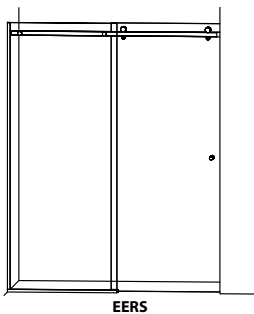

STANDARD HEIGHT IS 74"
(UNLESS OTHERWISE NOTED)

CLEAR GLASS LIST PRICING
FOR OTHER GLASS TYPES REFER TO OPTIONS

MODEL #	FITS OPENINGS	CLEAR GLASS LIST PRICING	
		POLISHED STAINLESS STEEL (CHROME)	BRUSHED STAINLESS STEEL (BRUSHED NICKEL)
EERS-48	46" - 48"	CONTACT FOR PRICING	
EERS-50	48" - 50"	CONTACT FOR PRICING	
EERS-52	50" - 52"	CONTACT FOR PRICING	
EERS-54	52" - 54"	CONTACT FOR PRICING	
EERS-56	54" - 56"	CONTACT FOR PRICING	
EERS-58	56" - 58"	CONTACT FOR PRICING	
EERS-60	58" - 60"	CONTACT FOR PRICING	
EERS-66	64" - 66"	CONTACT FOR PRICING	
EERS-Q FILL OUT CUSTOM DOOR QUOTE REQUEST FORM AND SUBMIT WITH ORDER	UP TO 80"	CONTACT FOR PRICING	

NOTES -

- Refer to specification sheet for complete product information.
- Prior to ordering, confirm that enclosure's adjustment range fits both top and bottom width of opening.
- **Backing is required at enclosure centreline.**
- **Specify any outage, offset or raised surface in wall. Contact for assistance.**

(1) For textured glass and EasyClean10 treatment, specify if sliding panel is to be on left or right.

OPTIONS		
SUFFIX	DESCRIPTION	LIST $
EC10	DESIGNER GLASS - BRONZE, BUBBLES ⁽¹⁾, FLASH ⁽¹⁾, GLUECHIP ⁽¹⁾ GRAY, RAIN ⁽¹⁾, SATIN ETCH ⁽¹⁾, STARPHIRE EASYCLEAN10 GLASS TREATMENT ⁽¹⁾	CONTACT CONTACT CONTACT
OAH__"	DESIGNER HANDLES DESIGNER ACCESSORIES CUSTOM HEIGHT UP TO 84"	p. 63 p. 64 CONTACT