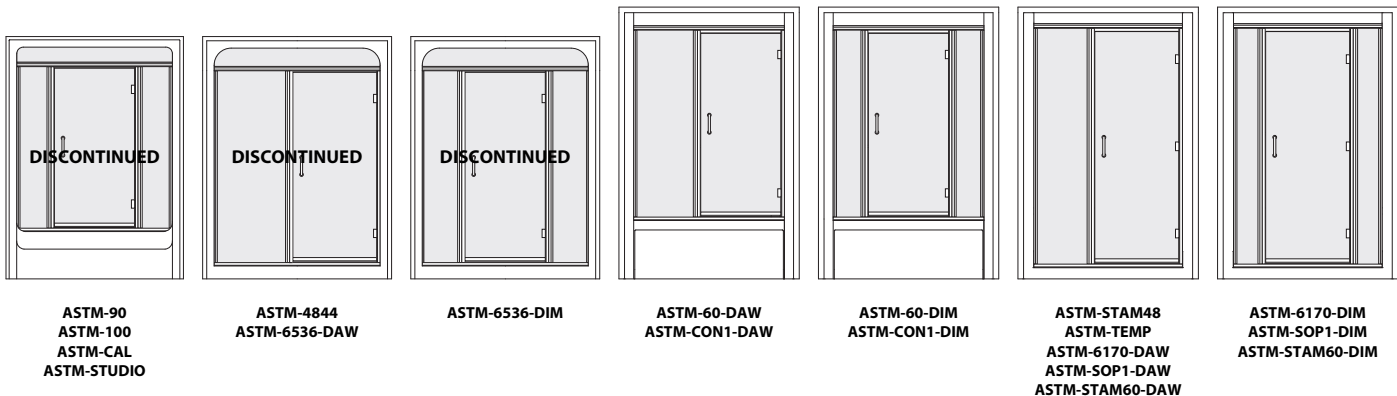

CLEAR GLASS LIST PRICING

FOR OTHER GLASS TYPES REFER TO OPTIONS

MODEL #	FITS OPENINGS	SILVER	GOLD	SATIN SILVER	BRUSHED NICKEL	OIL RUB BRONZE	DESIGNER COLOURS
ASTM-60 ⁽¹⁾	HYTEC AC60/61/62/63	2,170.00	2,315.00	2,315.00	2,525.00	2,525.00	CONTACT FOR PRICING
ASTM-90	HYTEC AC90/91	DISCONTINUED	DISCONTINUED	DISCONTINUED	DISCONTINUED	DISCONTINUED	
ASTM-100	HYTEC AC100/101	DISCONTINUED	DISCONTINUED	DISCONTINUED	DISCONTINUED	DISCONTINUED	
ASTM-4844	HYTEC AC4844/45/46	DISCONTINUED	DISCONTINUED	DISCONTINUED	DISCONTINUED	DISCONTINUED	
ASTM-6170 ⁽¹⁾	HYTEC AC6170/71/72/73	2,200.00	2,355.00	2,355.00	2,565.00	2,565.00	
ASTM-6536 ⁽¹⁾	HYTEC AC6536/LS/RS	DISCONTINUED	DISCONTINUED	DISCONTINUED	DISCONTINUED	DISCONTINUED	
ASTM-CAL	MAAX CALYPSO	DISCONTINUED	DISCONTINUED	DISCONTINUED	DISCONTINUED	DISCONTINUED	
ASTM-CON1 ⁽¹⁾	MAAX CONCERTO-1	2,170.00	2,315.00	2,315.00	2,525.00	2,525.00	
ASTM-SOP1 ⁽¹⁾	MAAX SOPRANO-1	2,200.00	2,355.00	2,355.00	2,565.00	2,565.00	
ASTM-STAM48	MAAX STAMINA 48-1	1,950.00	2,095.00	2,095.00	2,300.00	2,300.00	
ASTM-STAM60 ⁽¹⁾	MAAX STAMINA 60-1	2,200.00	2,355.00	2,355.00	2,565.00	2,565.00	
ASTM-STUDIO	MAAX STUDIO	DISCONTINUED	DISCONTINUED	DISCONTINUED	DISCONTINUED	DISCONTINUED	
ASTM-TEMP	MAAX TEMPO-1	1,950.00	2,095.00	2,095.00	2,300.00	2,300.00	
ASTM-Q FILL OUT CUSTOM DOOR QUOTE REQUEST FORM AND SUBMIT WITH ORDER	CUSTOM SIZED ENCLOSURE	CONTACT FOR PRICING					

NOTES -

- Refer to specification sheet for complete product information.

(1) Specify if door is to be against wall (suffix -DAW) or to be in middle (suffix -DIM).

OPTIONS

SUFFIX	DESCRIPTION	LIST \$
EC10	DESIGNER GLASS -	
	OBSCURE, RAIN	N/C
	BRONZE, GRAY	180.00
	BUBBLES, FLASH, GLUECHIP	485.00
	AZURIA, BLUE, NARROW REED, SATIN ETCH	840.00
	EASYCLEAN10 GLASS TREATMENT	355.00
	DESIGNER HANDLES	p. 60-61
DESIGNER ACCESSORIES	p. 64	