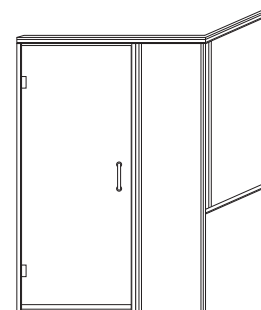

AS-290B/290BB MODELS SWING DOOR w/ INLINE & 90° RETURN ON BUTTRESS

SIX
6 MM GLASS

STANDARD HEIGHT IS 69"
(UNLESS OTHERWISE NOTED)

CLEAR GLASS LIST PRICING FOR OTHER GLASS TYPES REFER TO OPTIONS

MODEL #	FITS OPENINGS (Front x Return)	SILVER	GOLD	SATIN SILVER	BRUSHED NICKEL	OIL RUB BRONZE	DESIGNER COLOURS
AS-290B-4824	HYTEC 4824/25	1,875.00	2,025.00	2,025.00	2,215.00	2,215.00	CONTACT FOR PRICING
AS-290B-9190	HYTEC AC9190/91	1,785.00	1,935.00	1,935.00	2,125.00	2,125.00	
AS-290B-10836	HYTEC AC10836/37	1,785.00	1,935.00	1,935.00	2,125.00	2,125.00	
AS-290BB-A108	MAAX APEX108	1,785.00	1,935.00	1,935.00	2,125.00	2,125.00	
AS-290B-Q or AS-290BB-Q FILL OUT CUSTOM DOOR QUOTE REQUEST FORM AND SUBMIT WITH ORDER	CUSTOM SIZED ENCLOSURE WITH TOTAL CENTRELINE UP TO 76" UP TO 96"	1,835.00 1,995.00	1,985.00 2,145.00	1,985.00 2,145.00	2,175.00 2,335.00	2,175.00 2,335.00	

NOTES -

- Refer to specification sheet for complete product information.
- (1) Swing door width restrictions apply on enclosures taller than 77-1/2"; contact for more info.

OPTIONS

SUFFIX	DESCRIPTION	LIST \$
EC10	DESIGNER GLASS -	
	OBSCURE, RAIN	N/C
	BRONZE, GRAY	285.00
	BUBBLES, FLASH, GLUECHIP	710.00
	AZURIA, BLUE, NARROW REED, SATIN ETCH	1,245.00
	EASYSLEAK10 GLASS TREATMENT	355.00
	DESIGNER HANDLES	p. 60-61
	DESIGNER ACCESSORIES	p. 64
EH	EURO HEADER	110.00
F	FILLER JAMB (FOR UNEVEN WALL SURFACES)	100.00
65.5	65-1/2" HEIGHT	N/C
73	73" HEIGHT	170.00
77.5	77-1/2" HEIGHT	255.00
OAH__"	CUSTOM HEIGHT UP TO 85-3/4" ⁽¹⁾	555.00