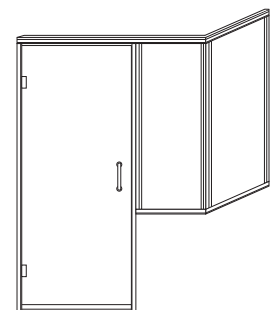

AS-290B/290BB MODELS SWING DOOR w/ INLINE & 90° RETURN ON BUTTRESS

SIX
6 MM GLASS

STANDARD HEIGHT IS 69"
(UNLESS OTHERWISE NOTED)

CLEAR GLASS LIST PRICING FOR OTHER GLASS TYPES REFER TO OPTIONS

MODEL #	FITS OPENINGS (Front x Return)	SILVER	GOLD	SATIN SILVER	BRUSHED NICKEL	OIL RUB BRONZE	DESIGNER COLOURS
AS-290B-4824	HYTEC 4824/25	1,875.00	2,025.00	2,025.00	2,215.00	2,215.00	CONTACT FOR PRICING
AS-290B-9190	HYTEC AC9190/91	1,785.00	1,935.00	1,935.00	2,125.00	2,125.00	
AS-290B-10836	HYTEC AC10836/37	1,785.00	1,935.00	1,935.00	2,125.00	2,125.00	
AS-290BB-A108	MAAX APEX108	1,785.00	1,935.00	1,935.00	2,125.00	2,125.00	
AS-290B-Q or AS-290BB-Q FILL OUT CUSTOM DOOR QUOTE REQUEST FORM AND SUBMIT WITH ORDER	CUSTOM SIZED ENCLOSURE WITH TOTAL CENTRELINE UP TO 76" UP TO 96"	1,835.00 1,995.00	1,985.00 2,145.00	1,985.00 2,145.00	2,175.00 2,335.00	2,175.00 2,335.00	

NOTES -

- Refer to specification sheet for complete product information.
- (1) Swing door width restrictions apply on enclosures taller than 77-1/2"; contact for more info.

OPTIONS

SUFFIX	DESCRIPTION	LIST $
EC10	DESIGNER GLASS -	
	OBSCURE, RAIN	N/C
	BRONZE, GRAY	285.00
	BUBBLES, FLASH, GLUECHIP	710.00
	AZURIA, BLUE, NARROW REED, SATIN ETCH	1,245.00
	EASYSLEAK10 GLASS TREATMENT	355.00
	DESIGNER HANDLES	p. 60-61
	DESIGNER ACCESSORIES	p. 64
EH	EURO HEADER	110.00
F	FILLER JAMB (FOR UNEVEN WALL SURFACES)	100.00
65.5	65-1/2" HEIGHT	N/C
73	73" HEIGHT	170.00
77.5	77-1/2" HEIGHT	255.00
OAH__"	CUSTOM HEIGHT UP TO 85-3/4" ⁽¹⁾	555.00

AS-290BB