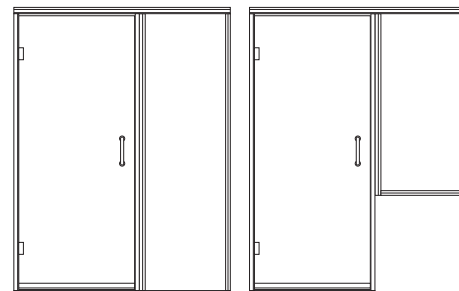

OPTIONS

SUFFIX	DESCRIPTION	LIST $
EC10	DESIGNER GLASS -	
	OBSCURE, RAIN	N/C
	BRONZE, GRAY	170.00
	BUBBLES, FLASH, GLUECHIP	475.00
	AZURIA, BLUE, NARROW REED, SATIN ETCH	830.00
	EASYSLEEN10 GLASS TREATMENT	255.00
	DESIGNER HANDLES	p. 60-61
	DESIGNER ACCESSORIES	p. 64
EH	EURO HEADER	85.00
F	FILLER JAMB (FOR UNEVEN WALL SURFACES)	100.00
65.5	65-1/2" HEIGHT	N/C
73	73" HEIGHT	170.00
77.5	77-1/2" HEIGHT	255.00
OAH__"	CUSTOM HEIGHT UP TO 85-3/4" ⁽¹⁾	555.00

NOTES -

1. Refer to specification sheet for complete product info.
   - Prior to ordering, confirm that enclosure's adjustment range fits both top and bottom width of opening.
- (1) Swing door width restrictions apply on enclosures taller than 77-1/2"; contact for more info.

AS-180

AS-180B