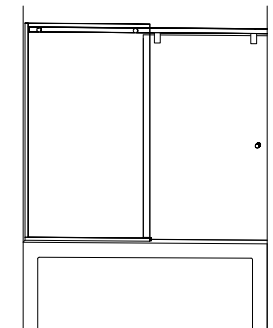

# ESPT MODELS SINGLE PANEL TUB SLIDER

**TEN**  
10 MM GLASS

**STANDARD HEIGHT IS 60 1/2"**  
(UNLESS OTHERWISE NOTED)

**CLEAR (C) GLASS LIST PRICING**  
FOR OTHER GLASS TYPES REFER TO OPTIONS

MODEL #	WIDTH	SILVER (S)	GOLD (G)	BRUSHED NICKEL (BN)	OIL RUB BRONZE (ORB)
<b>ESPT-Q</b> FILL OUT CUSTOM DOOR QUOTE REQUEST FORM AND SUBMIT WITH ORDER	CUSTOM SIZED ENCLOSURE	CONTACT FOR PRICING			

**NOTES -**

- Refer to specification sheet for complete product information.
- Wood backing is required at enclosure centreline.
- **Can not be used on fabricated shower walls.**

OPTIONS		
SUFFIX	DESCRIPTION	LIST \$
BR, GY	DESIGNER GLASS - BRONZE, GRAY	CONTACT
BB, GL, R	BUBBLES, GLUECHIP, RAIN	CONTACT
SE, ST	SATIN ETCH, STARPHIRE	CONTACT
EC10	EASYCLEAN10 GLASS TREATMENT	CONTACT
	DESIGNER HANDLES	p. 66
	DESIGNER ACCESSORIES	p. 67
	CUSTOM HEIGHT UP TO 65-1/2"	CONTACT