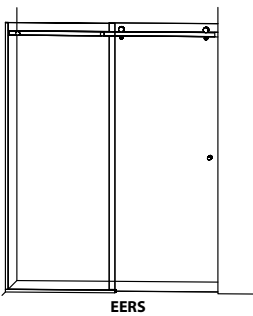

**STANDARD HEIGHT IS 74"**  
(UNLESS OTHERWISE NOTED)

**CLEAR GLASS LIST PRICING**  
**FOR OTHER GLASS TYPES REFER TO OPTIONS**

MODEL #	FITS OPENINGS	POLISHED STAINLESS STEEL (PS)	BRUSHED STAINLESS STEEL (BS)
		CONTACT FOR PRICING	
<b>EERS-Q</b> FILL OUT CUSTOM DOOR QUOTE REQUEST FORM AND SUBMIT WITH ORDER	UP TO 80"	CONTACT FOR PRICING	

**NOTES -**

- Refer to specification sheet for complete product information.
- Wood backing is required at enclosure centreline.
- **Can not be used on fabricated shower walls.**

OPTIONS		
SUFFIX	DESCRIPTION	LIST \$
BR, GY	DESIGNER GLASS - BRONZE, GRAY	CONTACT
BB, GL, R	BUBBLES, GLUECHIP, RAIN	CONTACT
SE, ST	SATIN ETCH, STARPHIRE	CONTACT
EC10	EASYCLEAN10 GLASS TREATMENT	CONTACT
	DESIGNER HANDLES	p. 66
	DESIGNER ACCESSORIES	p. 67
	CUSTOM HEIGHT UP TO 84"	CONTACT