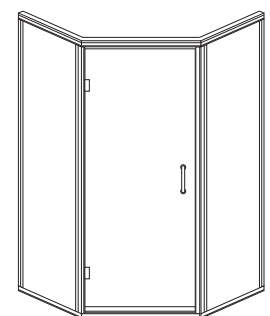

OPTIONS

SUFFIX	DESCRIPTION	LIST $
O, R	DESIGNER GLASS - OBSCURE, RAIN	200.00
BR, GY	BRONZE, GRAY	300.00
SE, ST	SATIN ETCH, STARPHIRE	850.00
BB, GL	BUBBLES, GLUECHIP	1,550.00
NR	NARROW REED	2,500.00
EC10	EASYSKIN10 GLASS TREATMENT	400.00
	DESIGNER HANDLES	p. 63-64
	DESIGNER ACCESORIES	p. 67
F	FILLER JAMB ⁽¹⁾	115.00
73	73" HEIGHT	200.00
77.5	77-1/2" HEIGHT ⁽²⁾	300.00
	CUSTOM HEIGHT UP TO 82" ⁽²⁾	600.00

NOTES -

- Order as model # followed by option suffix, example: **AS-NEO-17-73-DP88-S/C-EC10**
- Refer to specification sheet for complete product information.
- (1) If walls are not flat, filler jambs may be required, contact for more info.
- (2) Swing door width restrictions apply, contact for more info.

AS-NEO