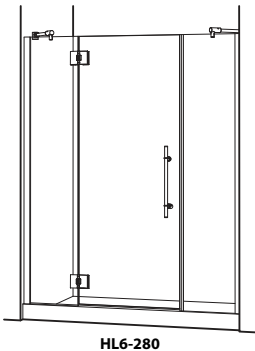

STANDARD HEIGHT IS 70 3/4"
(UNLESS OTHERWISE NOTED)

CLEAR GLASS LIST PRICING
FOR OTHER GLASS TYPES REFER TO OPTIONS

MODEL #	FITS OPENINGS	SILVER	BRUSHED NICKEL	OIL RUB BRONZE
HL6-280-52	52" - 53 1/4"	2,060.00	DISCONTINUED	DISCONTINUED
HL6-280-53	53" - 54 1/4"	2,060.00		
HL6-280-54	54" - 55 1/4"	2,060.00		
HL6-280-55	55" - 56 1/4"	2,060.00		
HL6-280-56	56" - 57 1/4"	2,060.00		
HL6-280-57	57" - 58 1/4"	2,060.00		
HL6-280-57.5	57 1/2" - 58 3/4"	2,060.00		
HL6-280-63.5	63 1/2" - 64 3/4"	2,130.00		
HL6-280-Q FILL OUT CUSTOM DOOR QUOTE REQUEST FORM AND SUBMIT WITH ORDER	CUSTOM SIZED ENCLOSURE UP TO 72"	2,230.00		

NOTES -

1. Refer to specification sheet for complete product information.
   - Prior to ordering, confirm that enclosure's adjustment range fits both top and bottom width of opening.
- (1) For textured glass or EasyClean10 glass treatment, specify if hinges are to be on left or right.

OPTIONS

SUFFIX	DESCRIPTION	LIST $
EC10	DESIGNER GLASS -	
	BRONZE, GRAY	250.00
	OBSCURE ⁽¹⁾	430.00
	GLUECHIP ⁽¹⁾, SATIN ETCH ⁽¹⁾, STARPHIRE	575.00
	RAIN ⁽¹⁾	895.00
	AZURIA, BLUE, BUBBLES ⁽¹⁾, NARROW REED ⁽¹⁾	POA
	EASYSLEAN10 ⁽¹⁾	355.00
	DESIGNER HANDLES	p. 60-61
	DESIGNER ACCESSORIES	p. 64
F	FILLER JAMB (FOR UNEVEN WALL SURFACES)	100.00
OAH__"	HEIGHT UP TO 76-3/4"	195.00