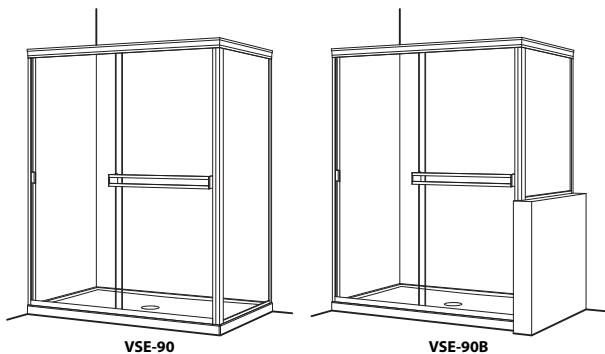

NOTES -

- Refer to specification sheet for complete product information.
- (1) Width restrictions apply on enclosures taller than 70-1/2", contact for more info.

OPTIONS		
SUFFIX	DESCRIPTION	LIST $
	DESIGNER GLASS -	
	OBSCURE, RAIN	N/C
	BRONZE, GRAY, VELVEX	235.00
	GLUECHIP	355.00
EC10	EASYSOFT10 GLASS TREATMENT	355.00
F	FILLER JAMB (FOR UNEVEN WALL SURFACES)	100.00
65.5	65-1/2" HEIGHT	N/C
OAH__"	CUSTOM HEIGHT UP TO 70-1/2"	195.00
OAH__"	CUSTOM HEIGHT UP TO 74"⁽¹⁾	245.00
OAH__"	CUSTOM HEIGHT UP TO 84"⁽¹⁾	495.00