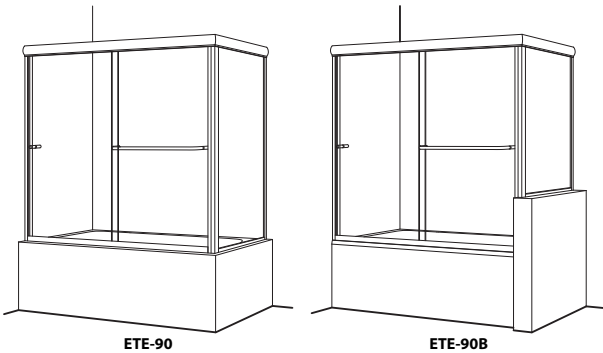

STANDARD HEIGHT IS 55 1/2"
(UNLESS OTHERWISE NOTED)

CLEAR GLASS LIST PRICING
FOR OTHER GLASS TYPES REFER TO OPTIONS

MODEL #	FITS OPENINGS (Front x Return)	SILVER	GOLD	SATIN SILVER	BRUSHED NICKEL	OIL RUB BRONZE	DESIGNER COLOURS
ETE-90-Q FILL OUT CUSTOM DOOR QUOTE REQUEST FORM AND SUBMIT WITH ORDER	CUSTOM SIZED ENCLOSURE WITH TOTAL CENTRELINE LENGTH UP TO 96"	3,335.00	3,480.00	3,480.00	3,670.00	3,670.00	CONTACT FOR PRICING
ETE-90B-Q FILL OUT CUSTOM DOOR QUOTE REQUEST FORM AND SUBMIT WITH ORDER	CUSTOM SIZED ENCLOSURE WITH TOTAL CENTRELINE LENGTH UP TO 96"	3,335.00	3,480.00	3,480.00	3,670.00	3,670.00	

NOTES -

- Refer to specification sheet for complete product information.
- **Specify shower head location.**

OPTIONS

SUFFIX	DESCRIPTION	LIST $
	DESIGNER GLASS -	
	RAIN	710.00
	BRONZE, GRAY	710.00
	BUBBLES, FLASH, GLUECHIP	980.00
	SATIN ETCH, STARPHIRE	1,245.00
SC2	SOFT CURVE - 2 BUMP	540.00
SC3	SOFT CURVE - 3 BUMP	540.00
EC10	EASYCLEAN10 GLASS TREATMENT	355.00
	DESIGNER HANDLES	p. 62
	DESIGNER ACCESSORIES	p. 64
F	FILLER JAMB (FOR UNEVEN WALL SURFACES)	75.00
57.5	57-1/2" HEIGHT	N/C
OAH__"	CUSTOM HEIGHT UP TO 57-1/2"	260.00
OAH__"	CUSTOM HEIGHT UP TO 65-7/16"	325.00