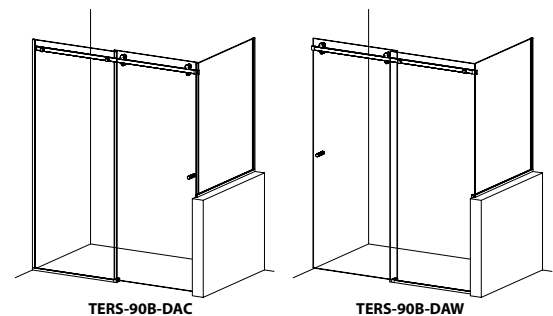

TEN
10 MM GLASS

STANDARD HEIGHT IS 74"
(UNLESS OTHERWISE NOTED)

CLEAR GLASS LIST PRICING
FOR OTHER GLASS TYPES REFER TO OPTIONS

MODEL #	FITS OPENINGS (Front x Return)	POLISHED STAINLESS STEEL (CHROME)	BRUSHED STAINLESS STEEL (BRUSHED NICKEL)	OIL RUB BRONZE
TERS-90-2	45 1/2" X 27 1/2"		CONTACT FOR PRICING	
TERS-90-3	45 1/2" X 29 1/2"		CONTACT FOR PRICING	
TERS-90-4	45 1/2" X 31 1/2"		CONTACT FOR PRICING	
TERS-90-5	45 1/2" X 33 1/2"		CONTACT FOR PRICING	
TERS-90-6	45 1/2" X 39 1/2"		CONTACT FOR PRICING	
TERS-90-7	45 1/2" X 45 1/2"		CONTACT FOR PRICING	
TERS-90-8	51 1/2" X 31 1/2"		CONTACT FOR PRICING	
TERS-90-9	57 1/2" X 27 1/2"		CONTACT FOR PRICING	
TERS-90-10	57 1/2" X 29 1/2"		CONTACT FOR PRICING	
TERS-90-11	57 1/2" X 31 1/2"		CONTACT FOR PRICING	
TERS-90-12	57 1/2" X 33 1/2"		CONTACT FOR PRICING	
TERS-90-Q FILL OUT CUSTOM DOOR QUOTE REQUEST FORM AND SUBMIT WITH ORDER	CUSTOM SIZED ENCLOSURE		CONTACT FOR PRICING	
TERS-90B-Q FILL OUT CUSTOM DOOR QUOTE REQUEST FORM AND SUBMIT WITH ORDER	CUSTOM SIZED ENCLOSURE		CONTACT FOR PRICING	

NOTES -

1. Refer to specification sheet for complete product information.
   - **Backing is required at enclosure centreline.**
   - **Specify any outage, offset or raised surface in wall.** Contact for assistance.
   - **Specify if sliding panel is to close against corner (suffix -DAC) or against wall (suffix -DAW).**
- (1) For textured glass and EasyClean10 treatment, specify if return panel is to be on left or right.

OPTIONS		
SUFFIX	DESCRIPTION	LIST $
EC10	DESIGNER GLASS - BRONZE, BUBBLES ⁽¹⁾, FLASH ⁽¹⁾, GLUECHIP ⁽¹⁾ GRAY, RAIN ⁽¹⁾, SATIN ETCH ⁽¹⁾, STARPHIRE EASYCLEAN10 GLASS TREATMENT ⁽¹⁾	CONTACT CONTACT CONTACT
OAH__"	DESIGNER HANDLES DESIGNER ACCESSORIES CUSTOM HEIGHT UP TO 80"	p. 63 p. 64 CONTACT