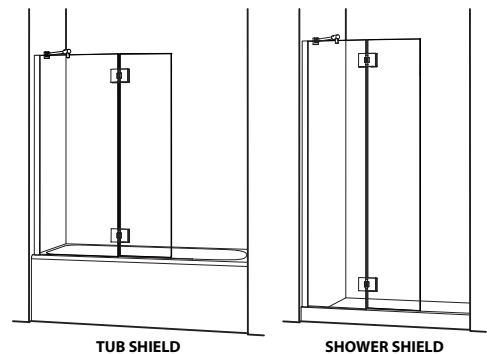

HL10-SS/TS MODELS SHOWER & TUB SHIELDS

HL10
10 MM GLASS

CLEAR GLASS LIST PRICING FOR OTHER GLASS TYPES REFER TO OPTIONS

MODEL #	FITS OPENINGS	SILVER	BRUSHED NICKEL	OIL RUB BRONZE
HL10-SS (HEIGHT = 70 3/4")	44" +	1,935.00	DISCONTINUED	DISCONTINUED
HL10-TS (HEIGHT = 57 1/2")	43" +	1,715.00		
HL10-TS-H (HEIGHT = 57 1/2")	HYTEC AC90/91	1,715.00		

NOTES -

- Refer to specification sheet for complete product information.
- (1) For textured glass or EasyClean10 glass treatment, specify if hinges are to be on left or right.

OPTIONS

SUFFIX	DESCRIPTION	LIST $
EC10	DESIGNER GLASS - SATIN ETCH ⁽¹⁾	380.00
	STARPHIRE	635.00
	RAIN⁽¹⁾	975.00
	BRONZE, BUBBLES ⁽¹⁾, GLUECHIP ⁽¹⁾, GRAY	POA
	EASYCLEAN10 ⁽¹⁾	255.00
	DESIGNER ACCESSORIES	PAGE 64
F	FILLER JAMB (FOR UNEVEN WALL SURFACE)	100.00
OAH__"	HEIGHT UP TO 76-3/4"	135.00