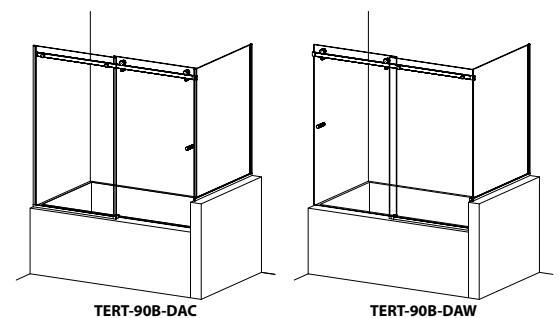

TERT-90/90B MODELS SINGLE PANEL TUB SLIDER w/ 90° RETURN PANEL

TEN
10 MM GLASS

STANDARD HEIGHT IS 60 1/2"
(UNLESS OTHERWISE NOTED)

CLEAR GLASS LIST PRICING FOR OTHER GLASS TYPES REFER TO OPTIONS

MODEL #	FITS OPENINGS (Front x Return)	POLISHED STAINLESS STEEL (CHROME)	BRUSHED STAINLESS STEEL (BRUSHED NICKEL)	OIL RUB BRONZE
TERT-90-Q FILL OUT CUSTOM DOOR QUOTE REQUEST FORM AND SUBMIT WITH ORDER	CUSTOM SIZED ENCLOSURE	CONTACT FOR PRICING		
TERT-90B-Q FILL OUT CUSTOM DOOR QUOTE REQUEST FORM AND SUBMIT WITH ORDER	CUSTOM SIZED ENCLOSURE	CONTACT FOR PRICING		

NOTES -

1. Refer to specification sheet for complete product information.
   - **Backing is required at enclosure centreline.**
   - **Specify any outage, offset or raised surface in wall. Contact for assistance.**
   - **Specify if sliding panel is to close against corner (suffix -DAC) or against wall (suffix -DAW).**
- (1) For textured glass and EasyClean10 treatment, specify if return panel is to be on left or right.

OPTIONS		
SUFFIX	DESCRIPTION	LIST $
EC10	DESIGNER GLASS - BRONZE, BUBBLES ⁽¹⁾, FLASH ⁽¹⁾, GLUECHIP ⁽¹⁾ GRAY, RAIN ⁽¹⁾, SATIN ETCH ⁽¹⁾, STARPHIRE EASYCLEAN10 GLASS TREATMENT ⁽¹⁾	CONTACT CONTACT CONTACT
	DESIGNER HANDLES DESIGNER ACCESSORIES	p. 63 p. 64
OAH__"	CUSTOM HEIGHT UP TO 65-1/2"	CONTACT