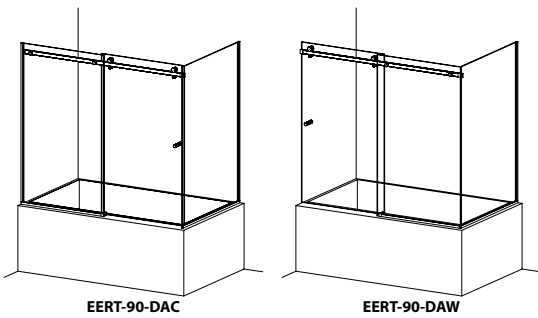

STANDARD HEIGHT IS 60 1/2"
(UNLESS OTHERWISE NOTED)

CLEAR GLASS LIST PRICING

FOR OTHER GLASS TYPES REFER TO OPTIONS

MODEL #	FITS OPENINGS (Front x Return)	CLEAR GLASS LIST PRICING	
		POLISHED STAINLESS STEEL (CHROME)	BRUSHED STAINLESS STEEL (BRUSHED NICKEL)
EERT-90-Q FILL OUT CUSTOM DOOR QUOTE REQUEST FORM AND SUBMIT WITH ORDER	CUSTOM SIZED ENCLOSURE	CONTACT FOR PRICING	
EERT-90B-Q FILL OUT CUSTOM DOOR QUOTE REQUEST FORM AND SUBMIT WITH ORDER	CUSTOM SIZED ENCLOSURE	CONTACT FOR PRICING	

NOTES -

- Refer to specification sheet for complete product information.
- **Backing is required at enclosure centreline.**
- **Specify any outage, offset or raised surface in wall. Contact for assistance.**
- **Specify if sliding panel is to close against corner (suffix -DAC) or against wall (suffix -DAW).**

(1) For textured glass and EasyClean10 treatment, specify if return panel is to be on left or right.

OPTIONS

SUFFIX	DESCRIPTION	LIST $
EC10	DESIGNER GLASS - BRONZE, BUBBLES ⁽¹⁾, FLASH ⁽¹⁾, GLUECHIP ⁽¹⁾ GRAY, RAIN ⁽¹⁾, SATIN ETCH ⁽¹⁾, STARPHIRE EASYCLEAN10 GLASS TREATMENT ⁽¹⁾	CONTACT CONTACT CONTACT
	DESIGNER HANDLES DESIGNER ACCESSORIES	p. 63 p. 64
OAH__"	CUSTOM HEIGHT UP TO 65-1/2"	CONTACT