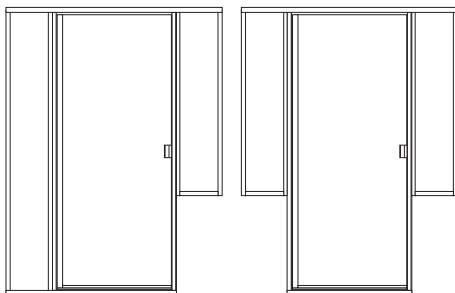

VS-280B

VS-280BB

OPTIONS

SUFFIX	DESCRIPTION	LIST $
	DESIGNER GLASS -	
	OBSCURE, RAIN	N/C
	BRONZE, GRAY, VELVEX	130.00
	GLUECHIP	240.00
EC10	EASYSOFT10 GLASS TREATMENT	355.00
F	FILLER JAMB (FOR UNEVEN WALL SURFACES)	100.00
65.5	65-1/2" HEIGHT	N/C
73	73" HEIGHT ⁽¹⁾	150.00
77.5	77-1/2" HEIGHT ⁽¹⁾	225.00
OAH__"	CUSTOM HEIGHT UP TO 82" ⁽¹⁾	485.00