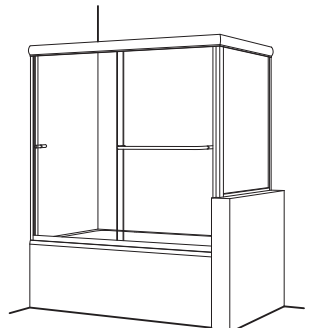

STE-90/90B MODELS 2-PANEL TUB SLIDER w/ RETURN PANEL

SIX
6 MM GLASS

STANDARD HEIGHT IS 55 1/2"
(UNLESS OTHERWISE NOTED)

CLEAR GLASS LIST PRICING
FOR OTHER GLASS TYPES REFER TO OPTIONS

MODEL #	FITS OPENINGS (Front x Return)	SILVER	GOLD	SATIN SILVER	BRUSHED NICKEL	OIL RUB BRONZE	DESIGNER COLOURS
STE-90-Q FILL OUT CUSTOM DOOR QUOTE REQUEST FORM AND SUBMIT WITH ORDER	CUSTOM SIZED ENCLOSURE WITH TOTAL CENTRELINE LENGTH UP TO 96"	1,755.00	1,870.00	1,870.00	2,045.00	2,045.00	CONTACT FOR PRICING
STE-90B-Q FILL OUT CUSTOM DOOR QUOTE REQUEST FORM AND SUBMIT WITH ORDER	CUSTOM SIZED ENCLOSURE WITH TOTAL CENTRELINE LENGTH UP TO 96"	1,755.00	1,870.00	1,870.00	2,045.00	2,045.00	

NOTES -

- Refer to specification sheet for complete product information.
- (1) Specify shower head location when ordering designer handles.

OPTIONS

SUFFIX	DESCRIPTION	LIST $
	DESIGNER GLASS -	
	OBSCURE, RAIN	N/C
	BRONZE, GRAY	305.00
	BUBBLES, FLASH, GLUECHIP	710.00
	AZURIA, BLUE, NARROW REED, SATIN ETCH	1,245.00
SC2	SOFT CURVE - 2 BUMP	460.00
SC3	SOFT CURVE - 3 BUMP	460.00
EC10	EASYSLEAN10 GLASS TREATMENT	355.00
	DESIGNER HANDLES ⁽¹⁾	p. 62
	DESIGNER ACCESSORIES	p. 64
FH	FLUTED (TRADITIONAL) HEADER	N/C
F	FILLER JAMB (FOR UNEVEN WALL SURFACES)	100.00
58.5	58-1/2" HEIGHT	N/C
OAH__"	CUSTOM HEIGHT UP TO 58-1/2"	225.00
OAH__"	CUSTOM HEIGHT UP TO 65-7/16"	270.00

STE-90B