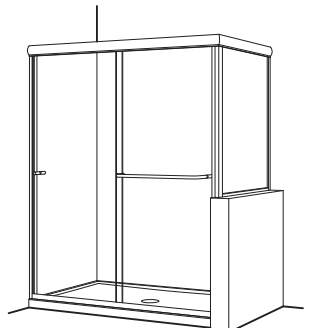

SSE-90/90B MODELS 2-PANEL SHOWER SLIDER w/ RETURN PANEL

SIX
6 MM GLASS

STANDARD HEIGHT IS 70 1/2"
(UNLESS OTHERWISE NOTED)

CLEAR GLASS LIST PRICING
FOR OTHER GLASS TYPES REFER TO OPTIONS

MODEL #	FITS OPENINGS (Front x Return)	SILVER	GOLD	SATIN SILVER	BRUSHED NICKEL	OIL RUB BRONZE	DESIGNER COLOURS
SSE-90-2	45 1/2" X 27 1/2"	1,945.00	2,060.00	2,060.00	2,235.00	2,235.00	CONTACT FOR PRICING
SSE-90-3	45 1/2" X 29 1/2"	1,945.00	2,060.00	2,060.00	2,235.00	2,235.00	
SSE-90-4	45 1/2" X 31 1/2"	1,945.00	2,060.00	2,060.00	2,235.00	2,235.00	
SSE-90-5	45 1/2" X 33 1/2"	1,945.00	2,060.00	2,060.00	2,235.00	2,235.00	
SSE-90-6	45 1/2" X 39 1/2"	1,945.00	2,060.00	2,060.00	2,235.00	2,235.00	
SSE-90-7	45 1/2" X 45 1/2"	1,945.00	2,060.00	2,060.00	2,235.00	2,235.00	
SSE-90-8	51 1/2" X 31 1/2"	1,945.00	2,060.00	2,060.00	2,235.00	2,235.00	
SSE-90-9	57 1/2" X 27 1/2"	1,945.00	2,060.00	2,060.00	2,235.00	2,235.00	
SSE-90-10	57 1/2" X 29 1/2"	1,945.00	2,060.00	2,060.00	2,235.00	2,235.00	
SSE-90-11	57 1/2" X 31 1/2"	1,945.00	2,060.00	2,060.00	2,235.00	2,235.00	
SSE-90-12	57 1/2" X 33 1/2"	1,945.00	2,060.00	2,060.00	2,235.00	2,235.00	
SSE-90-Q FILL OUT CUSTOM DOOR QUOTE REQUEST FORM AND SUBMIT WITH ORDER	CUSTOM SIZED ENCLOSURE WITH TOTAL CENTRELINE LENGTH UP TO 96"	1,995.00	2,110.00	2,110.00	2,285.00	2,285.00	
SSE-90B-Q FILL OUT CUSTOM DOOR QUOTE REQUEST FORM AND SUBMIT WITH ORDER	CUSTOM SIZED ENCLOSURE WITH TOTAL CENTRELINE LENGTH UP TO 96"	1,995.00	2,110.00	2,110.00	2,285.00	2,285.00	

NOTES -

- Refer to specification sheet for complete product information.
- (1) Specify shower head location when ordering designer handles.
- (2) Width restrictions apply on enclosures taller than 70-1/2"; contact for more info.