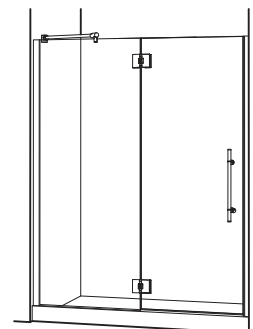

HL10-180 MODELS SWING DOOR w/ INLINE PANEL

HL10
10 MM GLASS

STANDARD HEIGHT IS 70 3/4"
(UNLESS OTHERWISE NOTED)

CLEAR GLASS LIST PRICING
FOR OTHER GLASS TYPES REFER TO OPTIONS

MODEL #	FITS OPENINGS	SILVER	BRUSHED NICKEL	OIL RUB BRONZE
HL10-180-36.5	36 1/2" - 37 3/4"	2,200.00	DISCONTINUED	DISCONTINUED
HL10-180-38	38" - 39 1/4"	2,200.00		
HL10-180-39.5	39 1/2" - 40 3/4"	2,300.00		
HL10-180-41	41" - 42 1/4"	2,300.00		
HL10-180-42	42" - 43 1/4"	2,300.00		
HL10-180-43	43" - 44 1/4"	2,300.00		
HL10-180-44	44" - 45 1/4"	2,370.00		
HL10-180-45	45" - 46 1/4"	2,370.00		
HL10-180-45.5	45 1/2" - 46 3/4"	2,370.00		
HL10-180-47	47" - 48 1/4"	2,370.00		
HL10-180-4844 (HEIGHT = 73")	HYTEC AC4844/45/46	2,370.00		
HL10-180-Q FILL OUT CUSTOM DOOR QUOTE REQUEST FORM AND SUBMIT WITH ORDER	CUSTOM SIZED ENCLOSURE UP TO 48"	2,470.00		

NOTES -

- Refer to specification sheet for complete product information.
- Prior to ordering, confirm that enclosure's adjustment range fits both top and bottom width of opening.
- (1) For textured glass or EasyClean10 glass treatment, specify if hinges are to be on left or right.

OPTIONS

SUFFIX	DESCRIPTION	LIST $
EC10	DESIGNER GLASS - SATIN ETCH ⁽¹⁾	400.00
	STARPHIRE	665.00
	RAIN ⁽¹⁾	1,025.00
	BRONZE, BUBBLES ⁽¹⁾, GLUECHIP ⁽¹⁾, GRAY POA	
	EASYSKIN10 ⁽¹⁾	255.00
F	DESIGNER HANDLES	p. 60-61
	DESIGNER ACCESSORIES	p. 64
OAH__"	FILLER JAMB (FOR UNEVEN WALL SURFACES)	100.00
	HEIGHT UP TO 76-3/4"	195.00

HL10-180