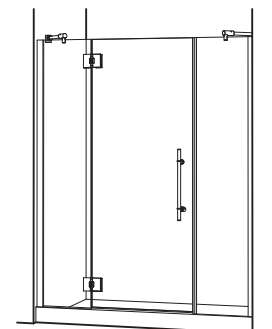

HL10-280 MODELS SWING DOOR w/ TWO INLINE PANELS

HL10
10 MM GLASS

STANDARD HEIGHT IS 70 3/4"
(UNLESS OTHERWISE NOTED)

CLEAR GLASS LIST PRICING
FOR OTHER GLASS TYPES REFER TO OPTIONS

MODEL #	FITS OPENINGS	SILVER	BRUSHED NICKEL	OIL RUB BRONZE
HL10-280-52	52" - 53 1/4"	2,765.00	DISCONTINUED	DISCONTINUED
HL10-280-53	53" - 54 1/4"	2,765.00		
HL10-280-54	54" - 55 1/4"	2,765.00		
HL10-280-55	55" - 56 1/4"	2,850.00		
HL10-280-56	56" - 57 1/4"	2,850.00		
HL10-280-57	57" - 58 1/4"	2,850.00		
HL10-280-57.5	57 1/2" - 58 3/4"	2,850.00		
HL10-280-63.5	63 1/2" - 64 3/4"	3,000.00		
HL10-280-Q FILL OUT CUSTOM DOOR QUOTE REQUEST FORM AND SUBMIT WITH ORDER	CUSTOM SIZED ENCLOSURE UP TO 72"	3,100.00		

NOTES -

1. Refer to specification sheet for complete product information.
   - Prior to ordering, confirm that enclosure's adjustment range fits both top and bottom width of opening.
- (1) For textured glass or EasyClean10 glass treatment, specify if hinges are to be on left or right.

OPTIONS		
SUFFIX	DESCRIPTION	LIST $
EC10	DESIGNER GLASS -	
	SATIN ETCH ⁽¹⁾	510.00
	STARPHIRE	845.00
	RAIN ⁽¹⁾	1,300.00
	BRONZE, BUBBLES ⁽¹⁾, GLUECHIP ⁽¹⁾, GRAY	POA
	EASYCLEAN10 ⁽¹⁾	355.00
F	DESIGNER HANDLES	p. 60-61
	DESIGNER ACCESSORIES	p. 64
OAH__"	FILLER JAMB (FOR UNEVEN WALL SURFACES)	100.00
	HEIGHT UP TO 76-3/4"	195.00

HL10-280