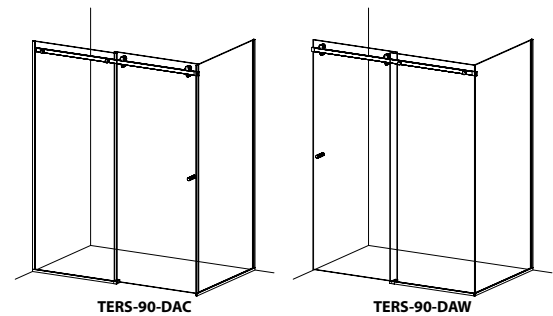

TEN
10 MM GLASS

STANDARD HEIGHT IS 74"
(UNLESS OTHERWISE NOTED)

CLEAR GLASS LIST PRICING
FOR OTHER GLASS TYPES REFER TO OPTIONS

MODEL #	FITS OPENINGS (Front x Return)	POLISHED STAINLESS STEEL (CHROME)	BRUSHED STAINLESS STEEL (BRUSHED NICKEL)	OIL RUB BRONZE
TERS-90-2	45 1/2" X 27 1/2"		CONTACT FOR PRICING	
TERS-90-3	45 1/2" X 29 1/2"		CONTACT FOR PRICING	
TERS-90-4	45 1/2" X 31 1/2"		CONTACT FOR PRICING	
TERS-90-5	45 1/2" X 33 1/2"		CONTACT FOR PRICING	
TERS-90-6	45 1/2" X 39 1/2"		CONTACT FOR PRICING	
TERS-90-7	45 1/2" X 45 1/2"		CONTACT FOR PRICING	
TERS-90-8	51 1/2" X 31 1/2"		CONTACT FOR PRICING	
TERS-90-9	57 1/2" X 27 1/2"		CONTACT FOR PRICING	
TERS-90-10	57 1/2" X 29 1/2"		CONTACT FOR PRICING	
TERS-90-11	57 1/2" X 31 1/2"		CONTACT FOR PRICING	
TERS-90-12	57 1/2" X 33 1/2"		CONTACT FOR PRICING	
TERS-90-Q FILL OUT CUSTOM DOOR QUOTE REQUEST FORM AND SUBMIT WITH ORDER	CUSTOM SIZED ENCLOSURE		CONTACT FOR PRICING	
TERS-90B-Q FILL OUT CUSTOM DOOR QUOTE REQUEST FORM AND SUBMIT WITH ORDER	CUSTOM SIZED ENCLOSURE		CONTACT FOR PRICING	

NOTES -

1. Refer to specification sheet for complete product information.
   - **Backing is required at enclosure centreline.**
   - **Specify any outage, offset or raised surface in wall.** Contact for assistance.
   - **Specify if sliding panel is to close against corner (suffix -DAC) or against wall (suffix -DAW).**
- (1) For textured glass and EasyClean10 treatment, specify if return panel is to be on left or right.

OPTIONS		
SUFFIX	DESCRIPTION	LIST $
EC10	DESIGNER GLASS - BRONZE, BUBBLES ⁽¹⁾, FLASH ⁽¹⁾, GLUECHIP ⁽¹⁾ GRAY, RAIN ⁽¹⁾, SATIN ETCH ⁽¹⁾, STARPHIRE EASYCLEAN10 GLASS TREATMENT ⁽¹⁾	CONTACT CONTACT CONTACT
OAH__"	DESIGNER HANDLES DESIGNER ACCESSORIES CUSTOM HEIGHT UP TO 80"	p. 63 p. 64 CONTACT