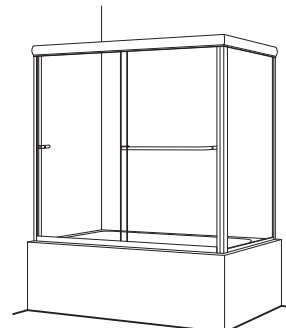

STE-90/90B MODELS 2-PANEL TUB SLIDER w/ RETURN PANEL

SIX
6 MM GLASS

STANDARD HEIGHT IS 55 1/2"
(UNLESS OTHERWISE NOTED)

CLEAR GLASS LIST PRICING
FOR OTHER GLASS TYPES REFER TO OPTIONS

MODEL #	FITS OPENINGS (Front x Return)	SILVER	GOLD	SATIN SILVER	BRUSHED NICKEL	OIL RUB BRONZE	DESIGNER COLOURS
STE-90-Q FILL OUT CUSTOM DOOR QUOTE REQUEST FORM AND SUBMIT WITH ORDER	CUSTOM SIZED ENCLOSURE WITH TOTAL CENTRELINE LENGTH UP TO 96"	1,755.00	1,870.00	1,870.00	2,045.00	2,045.00	CONTACT FOR PRICING
STE-90B-Q FILL OUT CUSTOM DOOR QUOTE REQUEST FORM AND SUBMIT WITH ORDER	CUSTOM SIZED ENCLOSURE WITH TOTAL CENTRELINE LENGTH UP TO 96"	1,755.00	1,870.00	1,870.00	2,045.00	2,045.00	

NOTES -

- Refer to specification sheet for complete product information.
- (1) Specify shower head location when ordering designer handles.

OPTIONS

SUFFIX	DESCRIPTION	LIST $
	DESIGNER GLASS -	
	OBSCURE, RAIN	N/C
	BRONZE, GRAY	305.00
	BUBBLES, FLASH, GLUECHIP	710.00
	AZURIA, BLUE, NARROW REED, SATIN ETCH	1,245.00
SC2	SOFT CURVE - 2 BUMP	460.00
SC3	SOFT CURVE - 3 BUMP	460.00
EC10	EASYSLEAN10 GLASS TREATMENT	355.00
	DESIGNER HANDLES ⁽¹⁾	p. 62
	DESIGNER ACCESSORIES	p. 64
FH	FLUTED (TRADITIONAL) HEADER	N/C
F	FILLER JAMB (FOR UNEVEN WALL SURFACES)	100.00
58.5	58-1/2" HEIGHT	N/C
OAH__"	CUSTOM HEIGHT UP TO 58-1/2"	225.00
OAH__"	CUSTOM HEIGHT UP TO 65-7/16"	270.00

STE-90