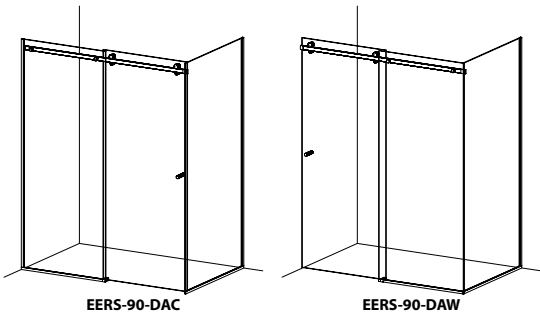

STANDARD HEIGHT IS 74"
(UNLESS OTHERWISE NOTED)

CLEAR GLASS LIST PRICING
FOR OTHER GLASS TYPES REFER TO OPTIONS

MODEL #	FITS OPENINGS (Front x Return)	POLISHED STAINLESS STEEL (CHROME)	BRUSHED STAINLESS STEEL (BRUSHED NICKEL)
EERS-90-2	45 1/2" X 27 1/2"	CONTACT FOR PRICING	
EERS-90-3	45 1/2" X 29 1/2"	CONTACT FOR PRICING	
EERS-90-4	45 1/2" X 31 1/2"	CONTACT FOR PRICING	
EERS-90-5	45 1/2" X 33 1/2"	CONTACT FOR PRICING	
EERS-90-6	45 1/2" X 39 1/2"	CONTACT FOR PRICING	
EERS-90-7	45 1/2" X 45 1/2"	CONTACT FOR PRICING	
EERS-90-8	51 1/2" X 31 1/2"	CONTACT FOR PRICING	
EERS-90-9	57 1/2" X 27 1/2"	CONTACT FOR PRICING	
EERS-90-10	57 1/2" X 29 1/2"	CONTACT FOR PRICING	
EERS-90-11	57 1/2" X 31 1/2"	CONTACT FOR PRICING	
EERS-90-12	57 1/2" X 33 1/2"	CONTACT FOR PRICING	
EERS-90-Q FILL OUT CUSTOM DOOR QUOTE REQUEST FORM AND SUBMIT WITH ORDER	CUSTOM SIZED ENCLOSURE	CONTACT FOR PRICING	
EERS-90B-Q FILL OUT CUSTOM DOOR QUOTE REQUEST FORM AND SUBMIT WITH ORDER	CUSTOM SIZED ENCLOSURE	CONTACT FOR PRICING	

NOTES -

- Refer to specification sheet for complete product information.
- **Backing is required at enclosure centreline.**
- **Specify any outage, offset or raised surface in wall. Contact for assistance.**
- **Specify if sliding panel is to close against corner (suffix -DAC) or against wall (suffix -DAW).**

(1) For textured glass and EasyClean10 treatment, specify if return panel is to be on left or right.

OPTIONS

SUFFIX	DESCRIPTION	LIST $
EC10	DESIGNER GLASS - BRONZE, BUBBLES ⁽¹⁾, FLASH ⁽¹⁾, GLUECHIP ⁽¹⁾ GRAY, RAIN ⁽¹⁾, SATIN ETCH ⁽¹⁾, STARPHIRE EASYSLEAK10 GLASS TREATMENT ⁽¹⁾	CONTACT CONTACT CONTACT
OAH__"	DESIGNER HANDLES DESIGNER ACCESSORIES CUSTOM HEIGHT UP TO 84"	p. 63 p. 64 CONTACT