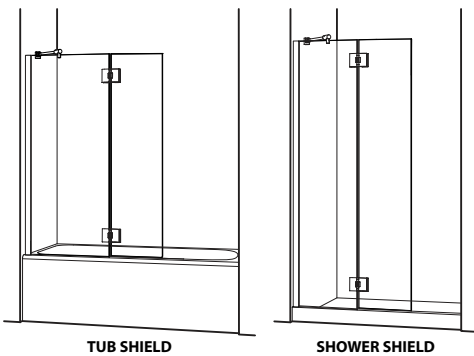

NOTES -

- Refer to specification sheet for complete product information.

(1) For textured glass or EasyClean10 glass treatment, specify if hinges are to be on left or right.

TUB SHIELD

SHOWER SHIELD

OPTIONS