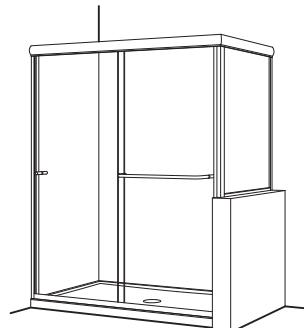

ESE-90B

OPTIONS		
SUFFIX	DESCRIPTION	LIST $
	DESIGNER GLASS -	
	RAIN	710.00
	BRONZE, GRAY	710.00
	BUBBLES, FLASH, GLUECHIP	980.00
	SATIN ETCH, STARPHIRE	1,245.00
SC2	SOFT CURVE - 2 BUMP	540.00
SC3	SOFT CURVE - 3 BUMP	540.00
EC10	EASYSOFT10 GLASS TREATMENT	355.00
	DESIGNER HANDLES	p. 62
	DESIGNER ACCESSORIES	p. 64
F	FILLER JAMB (FOR UNEVEN WALL SURFACES)	100.00
65.5	65-1/2" HEIGHT	N/C
OAH ___"	CUSTOM HEIGHT UP TO 70-1/2"	260.00
OAH ___"	CUSTOM HEIGHT UP TO 74" (1)	325.00
OAH ___"	CUSTOM HEIGHT UP TO 80" (1)	660.00