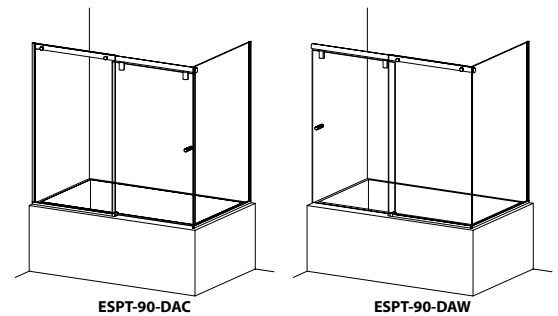

ESPT-90/90B MODELS SINGLE PANEL TUB SLIDER w/ 90° RETURN PANEL

TEN
10 MM GLASS

STANDARD HEIGHT IS 60 1/2"
(UNLESS OTHERWISE NOTED)

CLEAR GLASS LIST PRICING FOR OTHER GLASS TYPES REFER TO OPTIONS

MODEL #	FITS OPENINGS (Front x Return)	SILVER (CHROME)	GOLD	BRUSHED NICKEL	OIL RUB BRONZE
ESPT-90-Q FILL OUT CUSTOM DOOR QUOTE REQUEST FORM AND SUBMIT WITH ORDER	CUSTOM SIZED ENCLOSURE	CONTACT FOR PRICING			
ESPT-90B-Q FILL OUT CUSTOM DOOR QUOTE REQUEST FORM AND SUBMIT WITH ORDER	CUSTOM SIZED ENCLOSURE	CONTACT FOR PRICING			

NOTES -

1. Refer to specification sheet for complete product information.
   - **Backing is required at enclosure centreline.**
   - **Specify any outage, offset or raised surface in wall. Contact for assistance.**
   - **Specify if sliding panel is to close against corner (suffix -DAC) or against wall (suffix -DAW).**
- (1) For textured glass and EasyClean10 treatment, specify if return panel is to be on left or right.

OPTIONS		
SUFFIX	DESCRIPTION	LIST $
EC10	DESIGNER GLASS - BRONZE, BUBBLES ⁽¹⁾, FLASH ⁽¹⁾, GLUECHIP ⁽¹⁾ GRAY, RAIN ⁽¹⁾, SATIN ETCH ⁽¹⁾, STARPHIRE EASYCLEAN10 GLASS TREATMENT ⁽¹⁾	CONTACT CONTACT CONTACT
	DESIGNER HANDLES DESIGNER ACCESSORIES	p. 63 p. 64
OAH__"	CUSTOM HEIGHT UP TO 65-1/2"	CONTACT