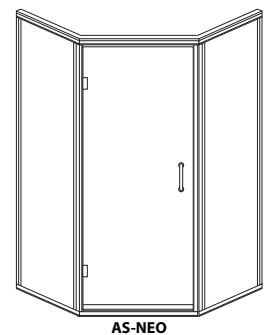

NOTES -

- Refer to specification sheet for complete product information.
- (1) Swing door width restrictions apply on enclosures taller than 77-1/2"; contact for more info.

OPTIONS		
SUFFIX	DESCRIPTION	LIST $
EC10	DESIGNER GLASS -	
	OBSCURE, RAIN	N/C
	BRONZE, GRAY	285.00
	BUBBLES, FLASH, GLUECHIP	710.00
	AZURIA, BLUE, NARROW REED, SATIN ETCH	1,245.00
	EASYSLEEN10 GLASS TREATMENT	355.00
	DESIGNER HANDLES	p. 60-61
	DESIGNER ACCESSORIES	p. 64
EH	EURO HEADER	110.00
F	FILLER JAMB (FOR UNEVEN WALL SURFACES)	100.00
65.5	65-1/2" HEIGHT	N/C
73	73" HEIGHT	170.00
77.5	77-1/2" HEIGHT	255.00
OAH__"	CUSTOM HEIGHT UP TO 85-3/4" ⁽¹⁾	555.00

AS-NEO