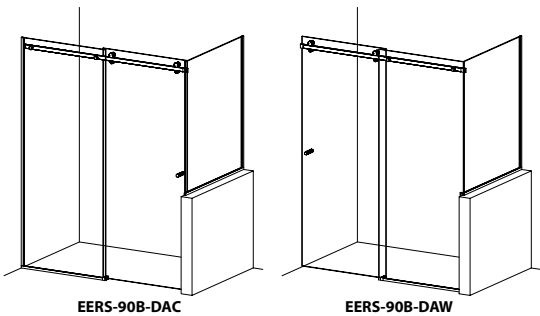

STANDARD HEIGHT IS 74"
(UNLESS OTHERWISE NOTED)

CLEAR GLASS LIST PRICING
FOR OTHER GLASS TYPES REFER TO OPTIONS

MODEL #	FITS OPENINGS (Front x Return)	POLISHED STAINLESS STEEL (CHROME)	BRUSHED STAINLESS STEEL (BRUSHED NICKEL)
EERS-90-2	45 1/2" X 27 1/2"	CONTACT FOR PRICING	
EERS-90-3	45 1/2" X 29 1/2"	CONTACT FOR PRICING	
EERS-90-4	45 1/2" X 31 1/2"	CONTACT FOR PRICING	
EERS-90-5	45 1/2" X 33 1/2"	CONTACT FOR PRICING	
EERS-90-6	45 1/2" X 39 1/2"	CONTACT FOR PRICING	
EERS-90-7	45 1/2" X 45 1/2"	CONTACT FOR PRICING	
EERS-90-8	51 1/2" X 31 1/2"	CONTACT FOR PRICING	
EERS-90-9	57 1/2" X 27 1/2"	CONTACT FOR PRICING	
EERS-90-10	57 1/2" X 29 1/2"	CONTACT FOR PRICING	
EERS-90-11	57 1/2" X 31 1/2"	CONTACT FOR PRICING	
EERS-90-12	57 1/2" X 33 1/2"	CONTACT FOR PRICING	
EERS-90-Q FILL OUT CUSTOM DOOR QUOTE REQUEST FORM AND SUBMIT WITH ORDER	CUSTOM SIZED ENCLOSURE	CONTACT FOR PRICING	
EERS-90B-Q FILL OUT CUSTOM DOOR QUOTE REQUEST FORM AND SUBMIT WITH ORDER	CUSTOM SIZED ENCLOSURE	CONTACT FOR PRICING	

NOTES -

- Refer to specification sheet for complete product information.
- **Backing is required at enclosure centreline.**
- **Specify any outage, offset or raised surface in wall. Contact for assistance.**
- **Specify if sliding panel is to close against corner (suffix -DAC) or against wall (suffix -DAW).**

(1) For textured glass and EasyClean10 treatment, specify if return panel is to be on left or right.

OPTIONS

SUFFIX	DESCRIPTION	LIST $
EC10	DESIGNER GLASS - BRONZE, BUBBLES ⁽¹⁾, FLASH ⁽¹⁾, GLUECHIP ⁽¹⁾ GRAY, RAIN ⁽¹⁾, SATIN ETCH ⁽¹⁾, STARPHIRE EASYSLEAK10 GLASS TREATMENT ⁽¹⁾	CONTACT CONTACT CONTACT
OAH__"	DESIGNER HANDLES DESIGNER ACCESSORIES CUSTOM HEIGHT UP TO 84"	p. 63 p. 64 CONTACT