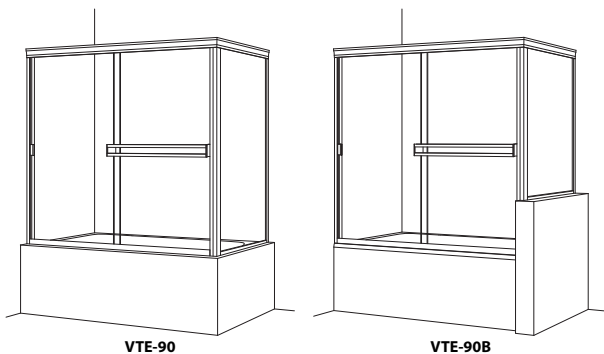

STANDARD HEIGHT IS 55 1/2"
(UNLESS OTHERWISE NOTED)

CLEAR GLASS LIST PRICING
FOR OTHER GLASS TYPES REFER TO OPTIONS

MODEL #	FITS OPENINGS (Front x Return)	SILVER	GOLD	SATIN SILVER	BRUSHED NICKEL	OIL RUB BRONZE	DESIGNER COLOURS
VTE-90-Q FILL OUT CUSTOM DOOR QUOTE REQUEST FORM AND SUBMIT WITH ORDER	CUSTOM SIZED ENCLOSURE WITH TOTAL CENTRELINE LENGTH UP TO 96"	1,515.00	1,675.00	1,675.00	1,815.00	1,815.00	CONTACT FOR PRICING
VTE-90B-Q FILL OUT CUSTOM DOOR QUOTE REQUEST FORM AND SUBMIT WITH ORDER	CUSTOM SIZED ENCLOSURE WITH TOTAL CENTRELINE LENGTH UP TO 96"	1,515.00	1,675.00	1,675.00	1,815.00	1,815.00	

NOTES -

- Refer to specification sheet for complete product information.

OPTIONS

SUFFIX	DESCRIPTION	LIST $
	DESIGNER GLASS -	
	OBSCURE, RAIN	N/C
	BRONZE, GRAY, VELVEX	235.00
	GLUECHIP	355.00
EC10	EASYSLEAK10 GLASS TREATMENT	355.00
F	FILLER JAMB (FOR UNEVEN WALL SURFACES)	100.00
57.5	57-1/2" HEIGHT	N/C
OAH__"	CUSTOM HEIGHT UP TO 57-1/2"	195.00
OAH__"	CUSTOM HEIGHT UP TO 65-7/16"	245.00