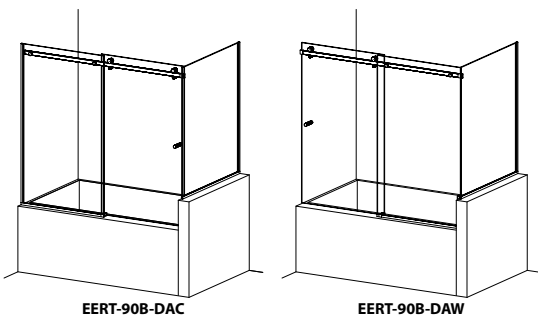

STANDARD HEIGHT IS 60 1/2"
(UNLESS OTHERWISE NOTED)

CLEAR GLASS LIST PRICING

FOR OTHER GLASS TYPES REFER TO OPTIONS

MODEL #	FITS OPENINGS (Front x Return)	CLEAR GLASS LIST PRICING	
		POLISHED STAINLESS STEEL (CHROME)	BRUSHED STAINLESS STEEL (BRUSHED NICKEL)
EERT-90-Q FILL OUT CUSTOM DOOR QUOTE REQUEST FORM AND SUBMIT WITH ORDER	CUSTOM SIZED ENCLOSURE	CONTACT FOR PRICING	
EERT-90B-Q FILL OUT CUSTOM DOOR QUOTE REQUEST FORM AND SUBMIT WITH ORDER	CUSTOM SIZED ENCLOSURE	CONTACT FOR PRICING	

NOTES -

- Refer to specification sheet for complete product information.
- **Backing is required at enclosure centreline.**
- **Specify any outage, offset or raised surface in wall. Contact for assistance.**
- **Specify if sliding panel is to close against corner (suffix -DAC) or against wall (suffix -DAW).**

(1) For textured glass and EasyClean10 treatment, specify if return panel is to be on left or right.

OPTIONS

SUFFIX	DESCRIPTION	LIST $
EC10	DESIGNER GLASS - BRONZE, BUBBLES ⁽¹⁾, FLASH ⁽¹⁾, GLUECHIP ⁽¹⁾ GRAY, RAIN ⁽¹⁾, SATIN ETCH ⁽¹⁾, STARPHIRE EASYCLEAN10 GLASS TREATMENT ⁽¹⁾	CONTACT CONTACT CONTACT
	DESIGNER HANDLES DESIGNER ACCESSORIES	p. 63 p. 64
OAH__"	CUSTOM HEIGHT UP TO 65-1/2"	CONTACT