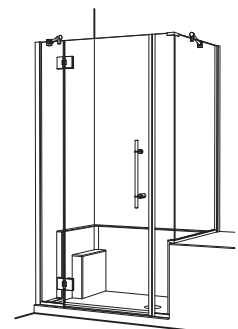

HL10-290B MODELS SWING DOOR w/ INLINE & 90° RETURN PANEL

HL10

10 MM GLASS

STANDARD HEIGHT IS 76 3/4"
(UNLESS OTHERWISE NOTED)

CLEAR GLASS LIST PRICING
FOR OTHER GLASS TYPES REFER TO OPTIONS

MODEL #	FITS OPENINGS (Front x Return)	SILVER	BRUSHED NICKEL	OIL RUB BRONZE
HL10-290B-4824 (HEIGHT = 70")	HYTEC 4824/25	3,510.00	DISCONTINUED	DISCONTINUED
HL10-290B-9180	HYTEC AC9180/81	3,510.00		
HL10-290B-9190	HYTEC AC9190/91	3,510.00		
HL10-290B-9376	HYTEC AC9376/77	3,510.00		
HL10-290B-9636 ⁽²⁾	HYTEC AC9636/37	3,510.00		
HL10-290B-10836	HYTEC AC10836/37	3,510.00		
HL10-290B-A96 ⁽²⁾	MAAX APEX 96	3,510.00		
HL10-290B-PAC	ACRITEC PACIFIC	3,510.00		
HL10-290B-WPAC	ACRITEC WEST PACIFIC	3,510.00		

NOTES -

- Refer to specification sheet for complete product information.
- (1) For textured glass or EasyClean10 glass treatment, specify if hinges are to be on left or right.
- (2) Filler Jamb may be required if wall not flat. Contact for assistance in ordering.

OPTIONS		
SUFFIX	DESCRIPTION	LIST $
EC10	DESIGNER GLASS - SATIN ETCH ⁽¹⁾	790.00
	STARPHIRE	1,310.00
	RAIN⁽¹⁾	POA
	BRONZE, BUBBLES ⁽¹⁾, GLUECHIP ⁽¹⁾, GRAY	POA
	EASYCLEAN10 ⁽¹⁾	355.00
	DESIGNER HANDLES	p. 60-61
	DESIGNER ACCESSORIES	p. 64
F	FILLER JAMB (FOR UNEVEN WALL SURFACES) ⁽²⁾	100.00

HL10-290B