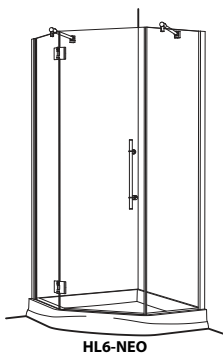

STANDARD HEIGHT IS 70 3/4"
(UNLESS OTHERWISE NOTED)

CLEAR GLASS LIST PRICING FOR OTHER GLASS TYPES REFER TO OPTIONS

MODEL #	CENTRELINE DIMENSION	SILVER	BRUSHED NICKEL	OIL RUB BRONZE
HL6-NEO-1	SIZED TO FIT SELECT FABRICATED NEO-ANGLE STALLS & BASES. REFER TO CROSS REFERENCE LIST FOR APPLICABLE UNITS.	2,080.00	DISCONTINUED	DISCONTINUED
HL6-NEO-2		NOT AVAILABLE		
HL6-NEO-3		2,080.00		
HL6-NEO-5		NOT AVAILABLE		
HL6-NEO-6		2,080.00		
HL6-NEO-7		2,080.00		
HL6-NEO-9		2,150.00		
HL6-NEO-10		2,080.00		
HL6-NEO-11		2,150.00		
HL6-NEO-12		NOT AVAILABLE		
HL6-NEO-13		2,080.00		
HL6-NEO-14, -15, -16, -17		2,150.00		
HL6-NEO-18, -19		NOT AVAILABLE		
HL6-NEO-20, -21		2,080.00		
HL6-NEO-22, -23, -24		2,150.00		
HL6-NEO-26, -27, -28, -29		NOT AVAILABLE		
HL6-NEO-Q FILL OUT CUSTOM DOOR QUOTE REQUEST FORM AND SUBMIT WITH ORDER	CUSTOM SIZED ENCLOSURE UP TO 24" \ 27" / 24"	2,250.00		

NOTES -

- Refer to specification sheet for complete product information.
- (1) For textured glass or EasyClean10 glass treatment, specify if hinges are to be on left or right.

OPTIONS

SUFFIX	DESCRIPTION	LIST $
EC10	DESIGNER GLASS -	
	BRONZE, GRAY	320.00
	OBSCURE ⁽¹⁾	550.00
	GLUECHIP ⁽¹⁾, SATIN ETCH ⁽¹⁾, STARPHIRE	740.00
	RAIN ⁽¹⁾	1,150.00
	AZURIA, BLUE, BUBBLES ⁽¹⁾, NARROW REED ⁽¹⁾	POA
	EASYSKIN10 ⁽¹⁾	355.00
	DESIGNER HANDLES	p. 60-61
	DESIGNER ACCESSORIES	p. 64
F	FILLER JAMB (FOR UNEVEN WALL SURFACES)	100.00
OAH__"	HEIGHT UP TO 76-3/4"	195.00