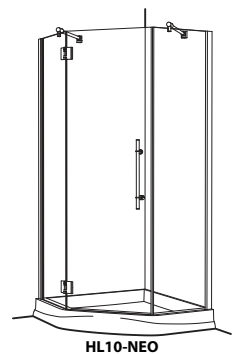

HL10-NEO MODELS SWING DOOR w/ TWO 135° PANELS

HL10

10 MM GLASS

STANDARD HEIGHT IS 70 3/4"
(UNLESS OTHERWISE NOTED)

CLEAR GLASS LIST PRICING
FOR OTHER GLASS TYPES REFER TO OPTIONS

MODEL #	CENTRELINE DIMENSION	SILVER	BRUSHED NICKEL	OIL RUB BRONZE
HL10-NEO-1	SIZED TO FIT SELECT FABRICATED NEO-ANGLE STALLS & BASES. REFER TO CROSS REFERENCE LIST FOR APPLICABLE UNITS.	2,785.00	DISCONTINUED	DISCONTINUED
HL10-NEO-2		NOT AVAILABLE		
HL10-NEO-3		2,785.00		
HL10-NEO-5		NOT AVAILABLE		
HL10-NEO-6		2,785.00		
HL10-NEO-7		2,785.00		
HL10-NEO-9		3,020.00		
HL10-NEO-10		2,785.00		
HL10-NEO-11		3,020.00		
HL10-NEO-12		NOT AVAILABLE		
HL10-NEO-13		2,785.00		
HL10-NEO-14, -15, -16, -17		3,020.00		
HL10-NEO-18, -19		NOT AVAILABLE		
HL10-NEO-20, -21		2,785.00		
HL10-NEO-22, -23, -24		3,020.00		
HL10-NEO-26, -27, -28, -29		NOT AVAILABLE		
HL10-NEO-Q FILL OUT CUSTOM DOOR QUOTE REQUEST FORM AND SUBMIT WITH ORDER	CUSTOM SIZED ENCLOSURE UP TO 24" \ 27" / 24"	3,120.00		

NOTES -

- Refer to specification sheet for complete product information.
- (1) For textured glass or EasyClean10 glass treatment, specify if hinges are to be on left or right.

OPTIONS		
SUFFIX	DESCRIPTION	LIST $
EC10	DESIGNER GLASS - SATIN ETCH ⁽¹⁾	655.00
	STARPHIRE	1,085.00
	RAIN ⁽¹⁾	1,670.00
	BRONZE, BUBBLES ⁽¹⁾, GLUECHIP ⁽¹⁾, GRAY	POA
	EASYCLEAN10 ⁽¹⁾	355.00
	DESIGNER HANDLES	p. 60-61
	DESIGNER ACCESSORIES	p. 64
F	FILLER JAMB (FOR UNEVEN WALL SURFACES)	100.00
OAH__"	HEIGHT UP TO 76-3/4"	195.00