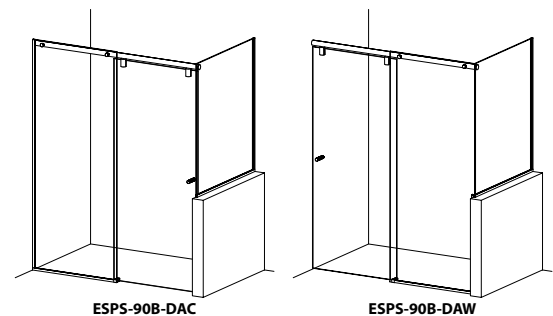

ESPS-90/90B MODELS SINGLE PANEL SHOWER SLIDER w/ 90° RETURN PANEL

TEN
10 MM GLASS

STANDARD HEIGHT IS 74"
(UNLESS OTHERWISE NOTED)

CLEAR GLASS LIST PRICING FOR OTHER GLASS TYPES REFER TO OPTIONS

MODEL #	FITS OPENINGS (Front x Return)	SILVER (CHROME)	GOLD	BRUSHED NICKEL	OIL RUB BRONZE
ESPS-90-2	45 1/2" X 27 1/2"	CONTACT FOR PRICING			
ESPS-90-3	45 1/2" X 29 1/2"	CONTACT FOR PRICING			
ESPS-90-4	45 1/2" X 31 1/2"	CONTACT FOR PRICING			
ESPS-90-5	45 1/2" X 33 1/2"	CONTACT FOR PRICING			
ESPS-90-6	45 1/2" X 39 1/2"	CONTACT FOR PRICING			
ESPS-90-7	45 1/2" X 45 1/2"	CONTACT FOR PRICING			
ESPS-90-8	51 1/2" X 31 1/2"	CONTACT FOR PRICING			
ESPS-90-9	57 1/2" X 27 1/2"	CONTACT FOR PRICING			
ESPS-90-10	57 1/2" X 29 1/2"	CONTACT FOR PRICING			
ESPS-90-11	57 1/2" X 31 1/2"	CONTACT FOR PRICING			
ESPS-90-12	57 1/2" X 33 1/2"	CONTACT FOR PRICING			
ESPS-90-Q FILL OUT CUSTOM DOOR QUOTE REQUEST FORM AND SUBMIT WITH ORDER	CUSTOM SIZED ENCLOSURE	CONTACT FOR PRICING			
ESPS-90B-Q FILL OUT CUSTOM DOOR QUOTE REQUEST FORM AND SUBMIT WITH ORDER	CUSTOM SIZED ENCLOSURE	CONTACT FOR PRICING			

NOTES -

1. Refer to specification sheet for complete product information.
   - **Backing is required at enclosure centreline.**
   - **Specify any outage, offset or raised surface in wall.** Contact for assistance.
   - **Specify if sliding panel is to close against corner (suffix -DAC) or against wall (suffix -DAW).**
- (1) For textured glass and EasyClean10 treatment, specify if return panel is to be on left or right.

OPTIONS		
SUFFIX	DESCRIPTION	LIST $
EC10	DESIGNER GLASS - BRONZE, BUBBLES ⁽¹⁾, FLASH ⁽¹⁾, GLUECHIP ⁽¹⁾ GRAY, RAIN ⁽¹⁾, SATIN ETCH ⁽¹⁾, STARPHIRE EASYCLEAN10 GLASS TREATMENT ⁽¹⁾	CONTACT CONTACT CONTACT
OAH__"	DESIGNER HANDLES DESIGNER ACCESSORIES CUSTOM HEIGHT UP TO 84"	p. 63 p. 64 CONTACT