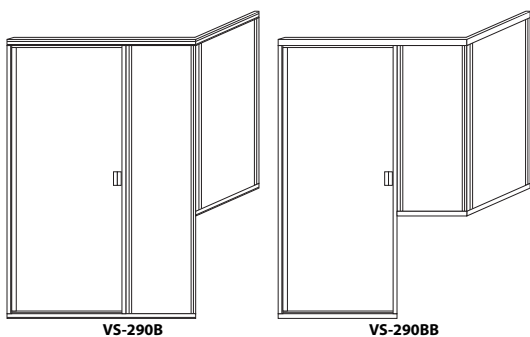

STANDARD HEIGHT IS 69"
(UNLESS OTHERWISE NOTED)

CLEAR GLASS LIST PRICING
FOR OTHER GLASS TYPES REFER TO OPTIONS

MODEL #	FITS OPENINGS	SILVER	GOLD	SATIN SILVER	BRUSHED NICKEL	OIL RUB BRONZE	DESIGNER COLOURS
VS-290B-4824	HYTEC 4824/25	1,455.00	1,665.00	1,665.00	1,800.00	1,800.00	CONTACT FOR PRICING
VS-290B-9190	HYTEC AC9190/91	1,405.00	1,615.00	1,615.00	1,750.00	1,750.00	
VS-290B-10836	HYTEC AC10836/37	1,405.00	1,615.00	1,615.00	1,750.00	1,750.00	
VS-290BB-A108	MAAX APEX108	1,405.00	1,615.00	1,615.00	1,750.00	1,750.00	
VS-290B-Q or VS-290BB-Q FILL OUT CUSTOM DOOR QUOTE REQUEST FORM AND SUBMIT WITH ORDER	CUSTOM SIZED ENCLOSURE WITH TOTAL CENTRELINE UP TO 76"	1,455.00	1,665.00	1,665.00	1,800.00	1,800.00	
	UP TO 96"	1,555.00	1,765.00	1,765.00	1,900.00	1,900.00	

NOTES -

- Refer to specification sheet for complete product information.
- (1) Swing door width restrictions apply on enclosures taller than 69"; contact for more info.

OPTIONS

SUFFIX	DESCRIPTION	LIST $
	DESIGNER GLASS -	
	OBSCURE, RAIN	N/C
	BRONZE, GRAY, VELVEX	240.00
	GLUECHIP	355.00
EC10	EASYSOFT10 GLASS TREATMENT	355.00
F	FILLER JAMB (FOR UNEVEN WALL SURFACES)	100.00
65.5	65-1/2" HEIGHT	N/C
73	73" HEIGHT ⁽¹⁾	150.00
77.5	77-1/2" HEIGHT ⁽¹⁾	225.00
OAH__"	CUSTOM HEIGHT UP TO 82" ⁽¹⁾	485.00