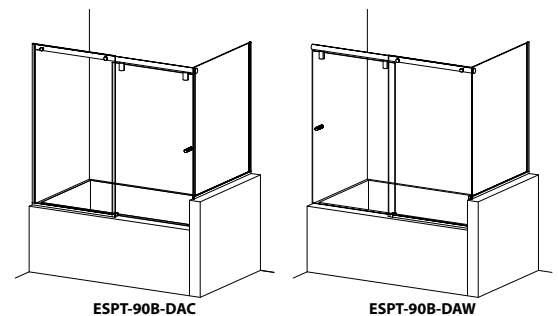

ESPT-90/90B MODELS SINGLE PANEL TUB SLIDER w/ 90° RETURN PANEL

TEN
10 MM GLASS

STANDARD HEIGHT IS 60 1/2"
(UNLESS OTHERWISE NOTED)

CLEAR GLASS LIST PRICING FOR OTHER GLASS TYPES REFER TO OPTIONS

MODEL #	FITS OPENINGS (Front x Return)	SILVER (CHROME)	GOLD	BRUSHED NICKEL	OIL RUB BRONZE
ESPT-90-Q FILL OUT CUSTOM DOOR QUOTE REQUEST FORM AND SUBMIT WITH ORDER	CUSTOM SIZED ENCLOSURE	CONTACT FOR PRICING			
ESPT-90B-Q FILL OUT CUSTOM DOOR QUOTE REQUEST FORM AND SUBMIT WITH ORDER	CUSTOM SIZED ENCLOSURE	CONTACT FOR PRICING			

NOTES -

1. Refer to specification sheet for complete product information.
   - **Backing is required at enclosure centreline.**
   - **Specify any outage, offset or raised surface in wall. Contact for assistance.**
   - **Specify if sliding panel is to close against corner (suffix -DAC) or against wall (suffix -DAW).**
- (1) For textured glass and EasyClean10 treatment, specify if return panel is to be on left or right.

OPTIONS		
SUFFIX	DESCRIPTION	LIST $
EC10	DESIGNER GLASS - BRONZE, BUBBLES ⁽¹⁾, FLASH ⁽¹⁾, GLUECHIP ⁽¹⁾ GRAY, RAIN ⁽¹⁾, SATIN ETCH ⁽¹⁾, STARPHIRE EASYCLEAN10 GLASS TREATMENT ⁽¹⁾	CONTACT CONTACT CONTACT
	DESIGNER HANDLES DESIGNER ACCESSORIES	p. 63 p. 64
OAH__"	CUSTOM HEIGHT UP TO 65-1/2"	CONTACT