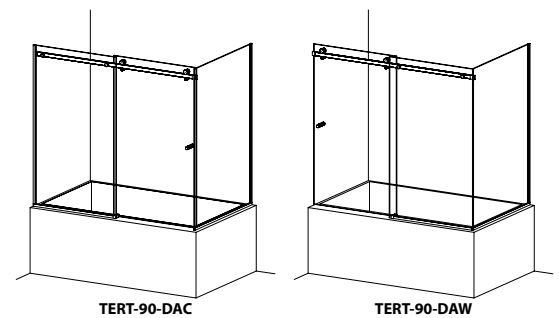

TERT-90/90B MODELS SINGLE PANEL TUB SLIDER w/ 90° RETURN PANEL

TEN
10 MM GLASS

STANDARD HEIGHT IS 60 1/2"
(UNLESS OTHERWISE NOTED)

CLEAR GLASS LIST PRICING FOR OTHER GLASS TYPES REFER TO OPTIONS

MODEL #	FITS OPENINGS (Front x Return)	POLISHED STAINLESS STEEL (CHROME)	BRUSHED STAINLESS STEEL (BRUSHED NICKEL)	OIL RUB BRONZE
TERT-90-Q FILL OUT CUSTOM DOOR QUOTE REQUEST FORM AND SUBMIT WITH ORDER	CUSTOM SIZED ENCLOSURE	CONTACT FOR PRICING		
TERT-90B-Q FILL OUT CUSTOM DOOR QUOTE REQUEST FORM AND SUBMIT WITH ORDER	CUSTOM SIZED ENCLOSURE	CONTACT FOR PRICING		

NOTES -

1. Refer to specification sheet for complete product information.
   - **Backing is required at enclosure centreline.**
   - **Specify any outage, offset or raised surface in wall. Contact for assistance.**
   - **Specify if sliding panel is to close against corner (suffix -DAC) or against wall (suffix -DAW).**
- (1) For textured glass and EasyClean10 treatment, specify if return panel is to be on left or right.

OPTIONS		
SUFFIX	DESCRIPTION	LIST $
EC10	DESIGNER GLASS - BRONZE, BUBBLES ⁽¹⁾, FLASH ⁽¹⁾, GLUECHIP ⁽¹⁾ GRAY, RAIN ⁽¹⁾, SATIN ETCH ⁽¹⁾, STARPHIRE EASYCLEAN10 GLASS TREATMENT ⁽¹⁾	CONTACT CONTACT CONTACT
	DESIGNER HANDLES DESIGNER ACCESSORIES	p. 63 p. 64
OAH__"	CUSTOM HEIGHT UP TO 65-1/2"	CONTACT