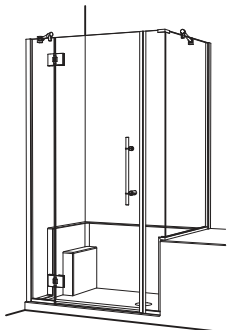

STANDARD HEIGHT IS 76 3/4"
(UNLESS OTHERWISE NOTED)

CLEAR GLASS LIST PRICING
FOR OTHER GLASS TYPES REFER TO OPTIONS

MODEL #	FITS OPENINGS	SILVER	BRUSHED NICKEL	OIL RUB BRONZE
HL6-290B-4824 (HEIGHT = 70")	HYTEC 4824/25	2,585.00	DISCONTINUED	DISCONTINUED
HL6-290B-9180	HYTEC AC9180/81	2,585.00		
HL6-290B-9190	HYTEC AC9190/91	2,585.00		
HL6-290B-9376	HYTEC AC9376/77	2,585.00		
HL6-290B-9636 ⁽²⁾	HYTEC AC9636/37	2,585.00		
HL6-290B-10836	HYTEC AC10836/37	2,585.00		
HL6-290B-A96 ⁽²⁾	MAAX APEX 96	2,585.00		
HL6-290B-PAC	ACRITEC PACIFIC	2,585.00		
HL6-290B-WPAC	ACRITEC WEST PACIFIC	2,585.00		

NOTES -

- Refer to specification sheet for complete product information.
- (1) For textured glass or EasyClean10 glass treatment, specify if hinges are to be on left or right.
- (2) Filler Jamb may be required if wall not flat. Contact for assistance in ordering.

HL6-290B

OPTIONS

SUFFIX	DESCRIPTION	LIST $
EC10	DESIGNER GLASS -	
	BRONZE, GRAY	385.00
	OBSCURE ⁽¹⁾	665.00
	GLUECHIP ⁽¹⁾, SATIN ETCH ⁽¹⁾, STARPHIRE	890.00
	RAIN ⁽¹⁾	1,385.00
	AZURIA, BLUE, BUBBLES ⁽¹⁾, NARROW REED ⁽¹⁾	POA
F	EASYCLEAN10 ⁽¹⁾	355.00
	DESIGNER HANDLES	p. 60-61
	DESIGNER ACCESSORIES	p. 64
	FILLER JAMB (FOR UNEVEN WALL SURFACES) ⁽²⁾	100.00