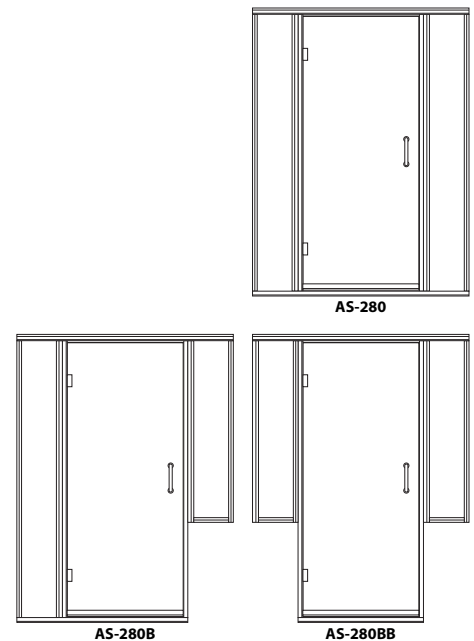

NOTES -

1. Refer to specification sheet for complete product information.
   - Prior to ordering, confirm that enclosure's adjustment range fits both top and bottom width of opening.
- (1) Swing door width restrictions apply on enclosures taller than 77-1/2"; contact for more info.

OPTIONS		
SUFFIX	DESCRIPTION	LIST $
EC10	DESIGNER GLASS -	
	OBSCURE, RAIN	N/C
	BRONZE, GRAY	170.00
	BUBBLES, FLASH, GLUECHIP	475.00
	AZURIA, BLUE, NARROW REED, SATIN ETCH	830.00
	EASYSOFT10 GLASS TREATMENT	355.00
	DESIGNER HANDLES	p. 60-61
	DESIGNER ACCESSORIES	p. 64
EH	EURO HEADER	85.00
F	FILLER JAMB (FOR UNEVEN WALL SURFACES)	100.00
65.5	65-1/2" HEIGHT	N/C
73	73" HEIGHT	170.00
77.5	77-1/2" HEIGHT	255.00
OAH__"	CUSTOM HEIGHT UP TO 85-3/4" ⁽¹⁾	555.00