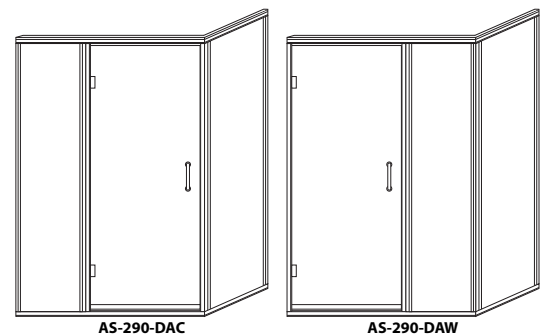

NOTES -

1. Refer to specification sheet for complete product information.
   - **Swing door located on long side of shower. Specify if door is to be against wall (suffix -DAW) or to be against corner (suffix -DAC). If door is to be on short side, contact for model # and pricing.**
- (1) Swing door width restrictions apply on enclosures taller than 77-1/2"; contact for more info.

OPTIONS		
SUFFIX	DESCRIPTION	LIST $
EC10	DESIGNER GLASS -	
	OBSCURE, RAIN	N/C
	BRONZE, GRAY	285.00
	BUBBLES, FLASH, GLUECHIP	710.00
	AZURIA, BLUE, NARROW REED, SATIN ETCH	1,245.00
	EASYSLEAK10 GLASS TREATMENT	355.00
	DESIGNER HANDLES	p. 60-61
	DESIGNER ACCESSORIES	p. 64
EH	EURO HEADER	110.00
F	FILLER JAMB (FOR UNEVEN WALL SURFACES)	100.00
65.5	65-1/2" HEIGHT	N/C
73	73" HEIGHT	170.00
77.5	77-1/2" HEIGHT	255.00
OAH__"	CUSTOM HEIGHT UP TO 85-3/4" ⁽¹⁾	555.00