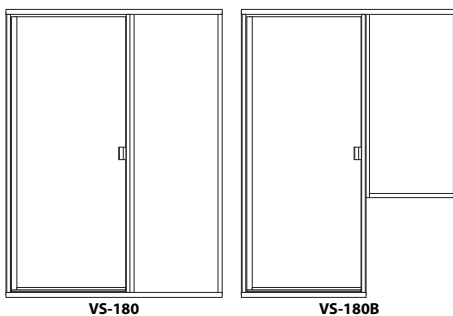

NOTES -

1. Refer to specification sheet for complete product information.
   - Prior to ordering, confirm that enclosure's adjustment range fits both top and bottom width of opening.
- (1) Swing door width restrictions apply on enclosures taller than 69"; contact for more info.

OPTIONS

SUFFIX	DESCRIPTION	LIST $
	DESIGNER GLASS -	
	OBSCURE, RAIN	N/C
	BRONZE, GRAY, VELVEX	130.00
	GLUECHIP	240.00
EC10	EASYSOAK10 GLASS TREATMENT	255.00
F	FILLER JAMB (FOR UNEVEN WALL SURFACES)	100.00
65.5	65-1/2" HEIGHT	N/C
73	73" HEIGHT ⁽¹⁾	150.00
77.5	77-1/2" HEIGHT ⁽¹⁾	225.00
OAH__"	CUSTOM HEIGHT UP TO 82" ⁽¹⁾	485.00