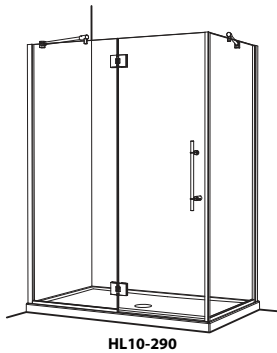

STANDARD HEIGHT IS 76 3/4"
(UNLESS OTHERWISE NOTED)

CLEAR GLASS LIST PRICING FOR OTHER GLASS TYPES REFER TO OPTIONS

MODEL #	FITS OPENINGS (Front x Return)	SILVER	BRUSHED NICKEL	OIL RUB BRONZE
HL10-290-1	39 1/2" X 39 1/2"	3,400.00	DISCONTINUED	DISCONTINUED
HL10-290-2	45 1/2" X 27 1/2"	3,290.00		
HL10-290-3	45 1/2" X 29 1/2"	3,290.00		
HL10-290-4	45 1/2" X 31 1/2"	3,290.00		
HL10-290-5	45 1/2" X 33 1/2"	3,290.00		
HL10-290-6	45 1/2" X 39 1/2"	3,400.00		
HL10-290-7	45 1/2" X 45 1/2"	3,510.00		
HL10-290-8	51 1/2" X 31 1/2"	3,400.00		
HL10-290-9	57 1/2" X 27 1/2"	3,400.00		
HL10-290-10	57 1/2" X 29 1/2"	3,400.00		
HL10-290-11	57 1/2" X 31 1/2"	3,510.00		
HL10-290-12	57 1/2" X 33 1/2"	3,510.00		
HL10-290-Q FILL OUT CUSTOM DOOR QUOTE REQUEST FORM AND SUBMIT WITH ORDER	CUSTOM SIZED ENCLOSURE WITH CENTRELINE UP TO 60" X 36"	3,610.00		

NOTES -

1. Refer to specification sheet for complete product information.
   - **Swing door located on long side of shower. If door is to be on short side, contact for model # and pricing.**
- (1) For textured glass or EasyClean10 glass treatment, specify if hinges are to be on left or right.

OPTIONS		
SUFFIX	DESCRIPTION	LIST $
EC10	DESIGNER GLASS - SATIN ETCH ⁽¹⁾	790.00
	STARPHIRE	1,310.00
	RAIN⁽¹⁾	POA
	BRONZE, BUBBLES ⁽¹⁾, GLUECHIP ⁽¹⁾, GRAY	POA
	EASYCLEAN10 ⁽¹⁾	355.00
F	DESIGNER HANDLES	p. 60-61
	DESIGNER ACCESSORIES	p. 64
	FILLER JAMB (FOR UNEVEN WALL SURFACES)	100.00