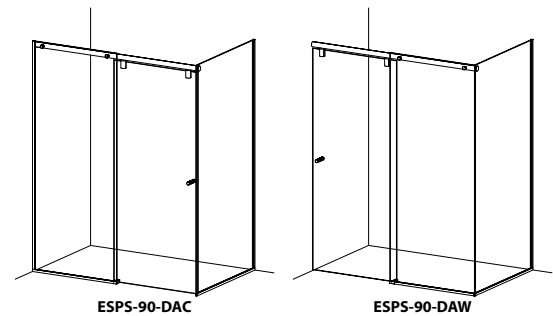

ESPS-90/90B MODELS SINGLE PANEL SHOWER SLIDER w/ 90° RETURN PANEL

TEN
10 MM GLASS

STANDARD HEIGHT IS 74"
(UNLESS OTHERWISE NOTED)

CLEAR GLASS LIST PRICING FOR OTHER GLASS TYPES REFER TO OPTIONS

MODEL #	FITS OPENINGS (Front x Return)	SILVER (CHROME)	GOLD	BRUSHED NICKEL	OIL RUB BRONZE
ESPS-90-2	45 1/2" X 27 1/2"	CONTACT FOR PRICING			
ESPS-90-3	45 1/2" X 29 1/2"	CONTACT FOR PRICING			
ESPS-90-4	45 1/2" X 31 1/2"	CONTACT FOR PRICING			
ESPS-90-5	45 1/2" X 33 1/2"	CONTACT FOR PRICING			
ESPS-90-6	45 1/2" X 39 1/2"	CONTACT FOR PRICING			
ESPS-90-7	45 1/2" X 45 1/2"	CONTACT FOR PRICING			
ESPS-90-8	51 1/2" X 31 1/2"	CONTACT FOR PRICING			
ESPS-90-9	57 1/2" X 27 1/2"	CONTACT FOR PRICING			
ESPS-90-10	57 1/2" X 29 1/2"	CONTACT FOR PRICING			
ESPS-90-11	57 1/2" X 31 1/2"	CONTACT FOR PRICING			
ESPS-90-12	57 1/2" X 33 1/2"	CONTACT FOR PRICING			
ESPS-90-Q FILL OUT CUSTOM DOOR QUOTE REQUEST FORM AND SUBMIT WITH ORDER	CUSTOM SIZED ENCLOSURE	CONTACT FOR PRICING			
ESPS-90B-Q FILL OUT CUSTOM DOOR QUOTE REQUEST FORM AND SUBMIT WITH ORDER	CUSTOM SIZED ENCLOSURE	CONTACT FOR PRICING			

NOTES -

1. Refer to specification sheet for complete product information.
   - **Backing is required at enclosure centreline.**
   - **Specify any outage, offset or raised surface in wall.** Contact for assistance.
   - **Specify if sliding panel is to close against corner (suffix -DAC) or against wall (suffix -DAW).**
- (1) For textured glass and EasyClean10 treatment, specify if return panel is to be on left or right.

OPTIONS		
SUFFIX	DESCRIPTION	LIST $
EC10	DESIGNER GLASS - BRONZE, BUBBLES ⁽¹⁾, FLASH ⁽¹⁾, GLUECHIP ⁽¹⁾ GRAY, RAIN ⁽¹⁾, SATIN ETCH ⁽¹⁾, STARPHIRE EASYCLEAN10 GLASS TREATMENT ⁽¹⁾	CONTACT CONTACT CONTACT
OAH__"	DESIGNER HANDLES DESIGNER ACCESSORIES CUSTOM HEIGHT UP TO 84"	p. 63 p. 64 CONTACT