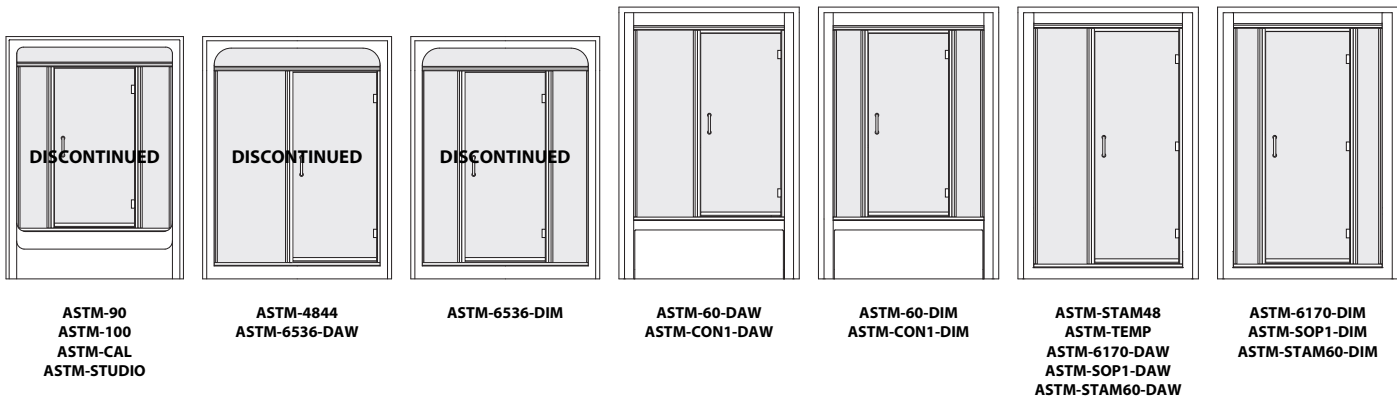

NOTES -

- Refer to specification sheet for complete product information.

(1) Specify if door is to be against wall (suffix -DAW) or to be in middle (suffix -DIM).

OPTIONS

SUFFIX	DESCRIPTION	LIST $
EC10	DESIGNER GLASS -	
	OBSCURE, RAIN	N/C
	BRONZE, GRAY	180.00
	BUBBLES, FLASH, GLUECHIP	485.00
	AZURIA, BLUE, NARROW REED, SATIN ETCH	840.00
	EASYSLEEN10 GLASS TREATMENT	355.00
	DESIGNER HANDLES	p. 60-61
DESIGNER ACCESSORIES	p. 64