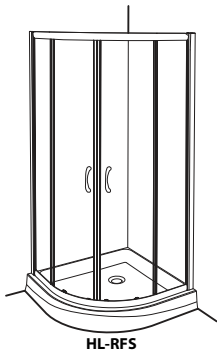

OPTIONS

SUFFIX	DESCRIPTION	LIST \$
EC10	DESIGNER GLASS - PRISM EASYCLEAN10 GLASS TREATMENT	N/C N/A

SWING DOOR OPTIONS

SUFFIX	DESCRIPTION	LIST PRICE ⁽¹⁾	
		S, G, SS, BN, ORB	DESIGNER
DESIGNER PULLS FOR SWING DOORS ⁽²⁾			
AP66	ARC - 6" double sided	No Charge	CONTACT FOR PRICING
AP88	ARC - 8" double sided	150.00	
CP55	CIRQUE - 5" double sided	No Charge	
DP6	DIMENSIONAL - 6" single sided w/ CONCAVE knob	No Charge	
DP8	DIMENSIONAL - 8" single sided w/ CONCAVE knob	130.00	
DP12	DIMENSIONAL - 12" single sided w/ CONCAVE knob	160.00	
DP66	DIMENSIONAL - 6" double sided	No Charge	
DP88	DIMENSIONAL - 8" double sided	130.00	
DP1212	DIMENSIONAL - 12" double sided	160.00	
DP1818	DIMENSIONAL - 18" double sided	190.00	
DP2424	DIMENSIONAL - 24" double sided	220.00	
LP12	LADDER - 12" single sided w/ knob	185.00 ⁽³⁾	
LP66	LADDER - 6" double sided	No Charge	
LP88	LADDER - 8" double sided	260.00	
QP6	QUBE - 6" single sided w/ knob	No Charge	
QP8	QUBE - 8" single sided w/ knob	185.00	
QP66	QUBE - 6" double sided	No Charge	
QP88	QUBE - 8" double sided	185.00	
QP1818	QUBE - 18" double sided	290.00	
QP2424	QUBE - 24" double sided	340.00	
SP6	SIMPLICITY - 6" single sided w/ CONCAVE knob	No Charge	
SP8	SIMPLICITY - 8" single sided w/ CONCAVE knob	170.00	
SP66	SIMPLICITY - 6" double sided	No Charge	
SP88	SIMPLICITY - 8" double sided	170.00	
SP1818	SIMPLICITY - 18" double sided	230.00	
SP2424	SIMPLICITY - 24" double sided	265.00	
VP6	VINTAGE - 6" single sided w/ knob	No Charge	
VP8	VINTAGE - 8" single sided w/ knob	210.00	
VP12	VINTAGE - 12" single sided w/ knob	315.00	
VP66	VINTAGE - 6" double sided	No Charge	
VP88	VINTAGE - 8" double sided	210.00	
VP1212	VINTAGE - 12" double sided	370.00	
VP1818	VINTAGE - 18" double sided	550.00	
VP2424	VINTAGE - 24" double sided	620.00	
DESIGNER KNOBS FOR SWING DOORS ⁽²⁾			
CK	CONCAVE - double sided	No Charge	CONTACT FOR PRICING
DK	DIMENSIONAL - double sided	No Charge	
EK	EURO - double sided	No Charge	
FP	FINGER PULL	No Charge ⁽⁴⁾	
GK	GLOBE - double sided	No Charge	
QK	QUBE - double sided	No Charge	
VK	VINTAGE - double sided	No Charge	