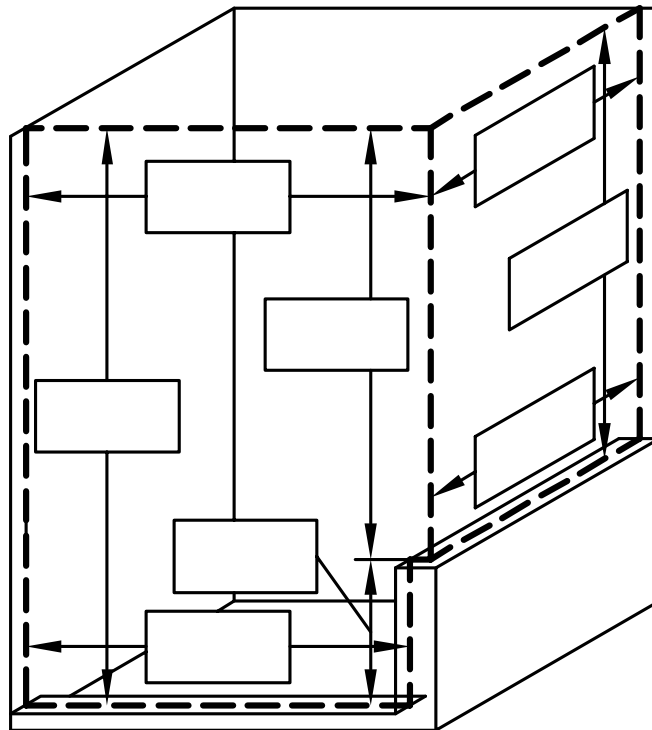

WHOLESALER:	
LOCATION:	
CONTACT:	
PHONE #:	
NOTES:	

90 DEGREE DOOR WITH STEP-UP RETURN PANEL CONFIGURATIONS:

Pivot & step-up 90 degree return

Pivot, inline & step-up 90 degree return

Inline, pivot & step-up 90 degree return

2 panel shower slider & step-up 90 degree return

2 panel tub slider & step-up 90 degree return

Circle applicable door configuration ↑, indicate if application is to be mirror image, and provide all dimensions ↓.