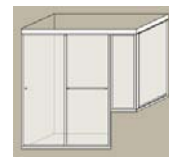

WHOLESALER:	
LOCATION:	
CONTACT:	
PHONE #:	
NOTES:	

90 DEGREE DOOR WITH STEP-UP INLINE PANEL & RETURN PANEL CONFIGURATIONS:

Step-up inline, pivot & 90 degree step-up return

Pivot, step-up inline & 90 degree return

Inline, pivot, step-up inline & 90 degree return

Pivot, notched inline & 90 degree return

2 panel shower slider, step-up inline & 90 degree return

2 panel tub slider, step-up inline & 90 degree return

Circle applicable door configuration ↑, indicate if application is to be mirror image, and provide all dimensions ↓.